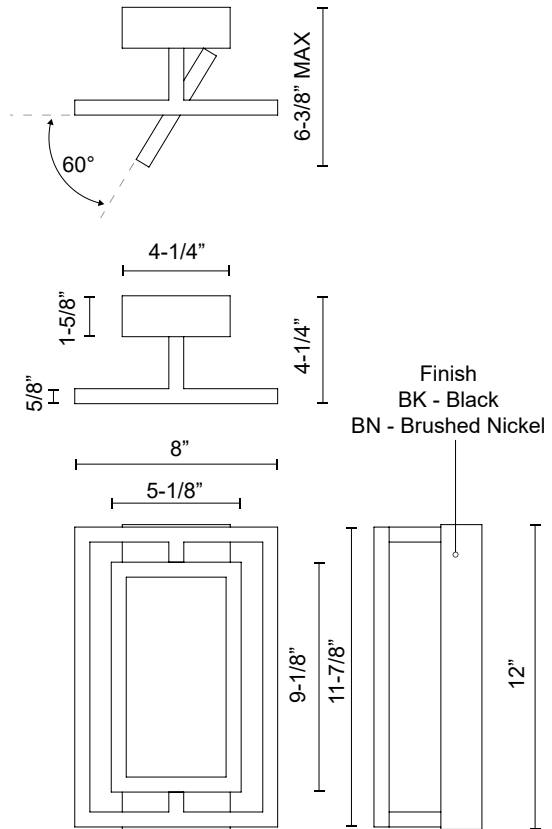

## SPECIFICATION DETAILS

\* For custom options, consult factory for details.

<b>Fixture Dimensions</b>	L11-7/8" x W8" x H4-1/4"
<b>Light Source</b>	LED with DC Driver
<b>Total Lumens</b>	2635lm
<b>Wattage</b>	33W
<b>Delivered Lumens</b>	1085lm*
<b>Voltage</b>	120V
<b>Color Temperature</b>	3000K
<b>CRI (Ra)</b>	90CRI
<b>Optional Color Temps</b>	2700K - 5000K Available, Minimum Order Quantities Apply
<b>LED Rated Life</b>	50,000 hours
<b>Diffuser Details</b>	Frosted acrylic diffuser
<b>Dimming</b>	100% - 10%, TRIAC or ELV Dimmer (Not Included)
<b>Location</b>	Dry
<b>Warranty</b>	5 Years
<b>Mounting Style</b>	All Orientation; Ceiling and Wall;
<b>CEC Title 24 JA8</b>	Yes, JA8-19
<b>Canopy Dimensions</b>	L12" x W4-1/4" x H1-5/8"

## DESCRIPTION

Mondrian series is composed from numerous rectilinear frames of light. The illuminated borders surrounding an open central void create an illusion of levitation. The airy design and negative space allow the fixture to visually blend into the environment. High-quality finish and simple forms coalesce in the elegant new product.