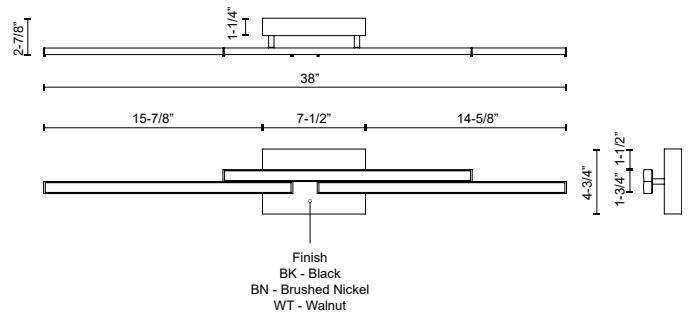

ANELLO MINOR VL52738

VANITY

PROJECT

DESCRIPTION

Two layers of straight metal bands combine to form an asymmetric architectural appearance. The offset illuminated components create a dynamic lamp that changes visually depending on your viewpoint.

VL52738-BK
Black

VL52738-BN
Brushed Nickel

VL52738-WT
Walnut

SPECIFICATION DETAILS

* For custom options, consult factory for details.

Fixture Dimensions	W38" x H1-3/4" x E2-7/8"
Light Source	LED with DC Driver
Wattage	29W
Total Lumens	2380lm
Delivered Lumens	BK-1056lm; BN-1235lm; WT-993lm;
Voltage	120V
Color Temperature	3000K
CRI (Ra)	90CRI
Optional Color Temps	2700K - 5000K Available, Minimum Order Quantities Apply
LED Rated Life	50,000 hours
Dimming	100% - 10%, TRIAC Dimmer (Not Included)
Diffuser Details	Frosted acrylic diffuser
ADA Compliant	Yes
Location	Damp
Compliance	ADA
Warranty	5 Years
Illumination Direction	Fontlight Illumination
Mounting Style	All Orientation; Wall;
Canopy Dimensions	W7-1/2" x H4-3/4" x E1-1/4"