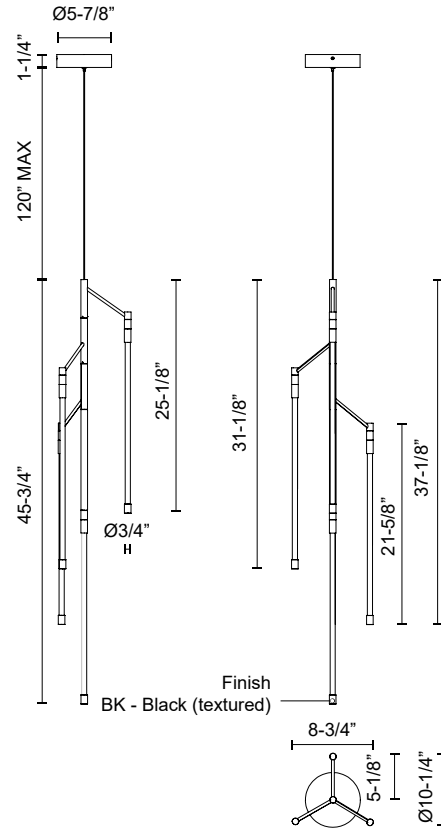

SPECIFICATION DETAILS

* For custom options, consult factory for details.

Fixture Dimensions	D10-1/4" x H45-3/4"
Light Source	LED with DC Driver
Wattage	26W
Total Lumens	3150lm
Delivered Lumens	2820lm
Voltage	120V
Color Temperature	2700K
CRI (Ra)	90CRI
LED Rated Life	50,000 hours
Dimming	100% - 10%, TRIAC or ELV Dimmer (Not Included)
Glass Details	Clear Glass
Adjustable	Yes
Wire Length	120" Max
Minimum Hang Height	48"
Wire Type	Black Coaxial Wire
Location	Dry
Warranty	5 Years
CEC Title 24 JA8	Yes, JA8-19
Canopy Dimensions	D5-7/8" x H1-1/4"
Finish Option(s)	Black