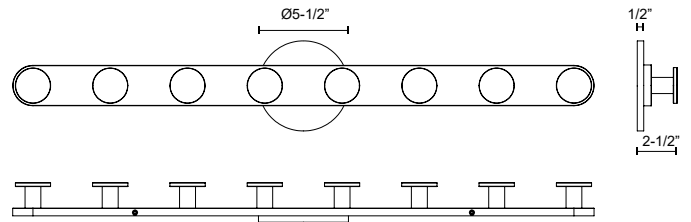

Optional Backplate Accessory