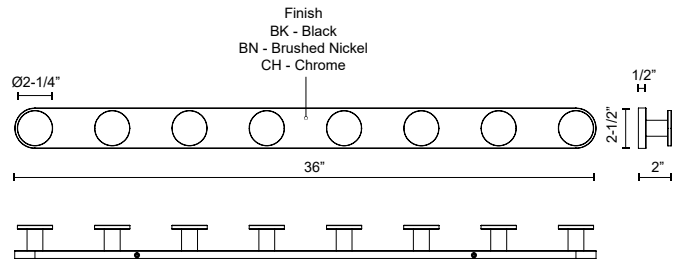

VL63336-BN
Brushed Nickel

VL63336-BK
Black

VL63336-CH
Chrome

SPECIFICATION DETAILS

* For custom options, consult factory for details.

Fixture Dimensions	W36" x H2-1/2" x E2"
Light Source	AC LED Module
Wattage	23W
Total Lumens	1700lm
Delivered Lumens	550lm
Voltage	120V
Color Temperature	3000K
CRI (Ra)	90CRI
Optional Color Temps	2700K - 5000K Available, Minimum Order Quantities Apply
LED Rated Life	50,000 hours
Dimming	100% - 10%, ELV Dimmer (Not Included)
Diffuser Details	Frosted PC Diffuser
ADA Compliant	Yes
Location	Damp
Compliance	ADA
Warranty	5 Years
Illumination Direction	All-Direction
Mounting Style	All Orientation; Wall;
Canopy Dimensions	D5-1/2" x E1/2"