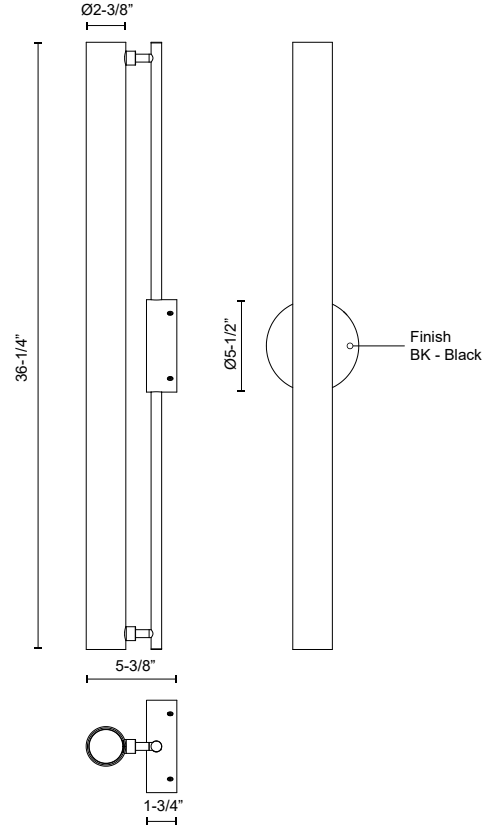

**GRAMERCY
WS70136**

WALL

PROJECT

DESCRIPTION

Glass cylinder with frosted white interior coating and aluminum die-cast body

SPECIFICATION DETAILS

* For custom options, consult factory for details.

Fixture Dimensions	W2-3/8" x H36-1/4" x E5-3/8"
Light Source	LED with DC Driver
Wattage	33W
Total Lumens	2835lm
Delivered Lumens	BK-2266lm
Voltage	120V
Color Temperature	3000K
CRI (Ra)	90CRI
Optional Color Temps	2700K - 5000K Available, Minimum Order Quantities Apply
LED Rated Life	50,000 hours
Dimming	100% - 10%, TRIAC or ELV Dimmer (Not Included)
Glass Details	Frosted Glass
Location	Dry
Warranty	5 Years
Mounting Style	All Orientation; Wall;
CEC Title 24 JA8	Yes, JA8-19
Energy Star Certified	Energy Star Compliant
Canopy Dimensions	D5-1/2" x E1-3/4"
Finish Option(s)	Black