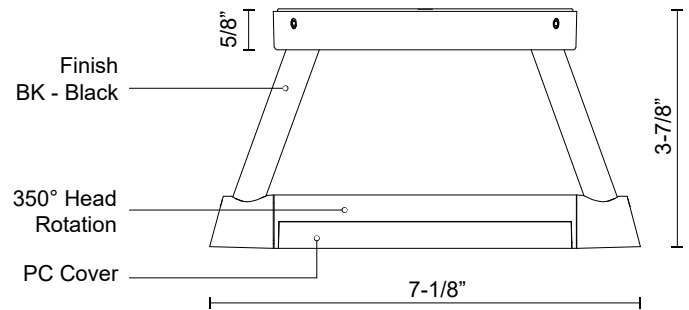

## DESCRIPTION

The Maro outdoor collection, with a wishbone inspired shape, is both decorative and functional. The Maro Collection features an adjustable bar of ample illumination to fit your space's needs.

## SPECIFICATION DETAILS

\* For custom options, consult factory for details.

|                             |   |
|-----------------------------|---|
| <b>Fixture Dimensions</b>   | W7-1/8" x H7/8" x E3-7/8"                               |
| <b>Light Source</b>         | LED with DC Driver                                      |
| <b>Wattage</b>              | 6W  |
| <b>Total Lumens</b>         | 595lm   |
| <b>Delivered Lumens</b>     | 346lm   |
| <b>Voltage</b>              | 120V  |
| <b>Color Temperature</b>    | 3000K   |
| <b>CRI (Ra)</b>             | 90CRI   |
| <b>Optional Color Temps</b> | 2700K - 5000K Available, Minimum Order Quantities Apply |
| <b>LED Rated Life</b>       | 50,000 hours  |
| <b>Diffuser Details</b>     | Frosted PC Diffuser                                     |
| <b>Dimming</b>              | 100% - 10%, TRIAC or ELV Dimmer (Not Included)          |
| <b>ADA Compliant</b>        | Yes   |
| <b>Location</b>             | Wet   |
| <b>Warranty</b>             | 5 Years   |
| <b>Compliance</b>           | ADA   |
| <b>Mounting Style</b>       | All Orientation; Wall;                                  |
| <b>Canopy Dimensions</b>    | D5" x E5/8"   |
| <b>Finish Option(s)</b>     | Black   |