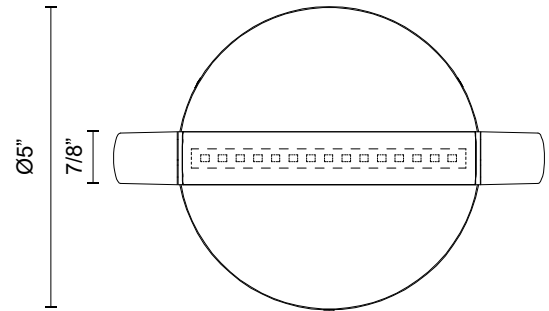

## DESCRIPTION

The Maro outdoor collection, with a wishbone inspired shape, is both decorative and functional. The Maro Collection features an adjustable bar of ample illumination to fit your space's needs.

## SPECIFICATION DETAILS

\* For custom options, consult factory for details.

|                             |   |
|-----------------------------|---|
| <b>Fixture Dimensions</b>   | W7-1/8" x H7/8" x E3-7/8"                               |
| <b>Light Source</b>         | LED with DC Driver                                      |
| <b>Wattage</b>              | 6W  |
| <b>Total Lumens</b>         | 595lm   |
| <b>Delivered Lumens</b>     | 346lm   |
| <b>Voltage</b>              | 120V  |
| <b>Color Temperature</b>    | 3000K   |
| <b>CRI (Ra)</b>             | 90CRI   |
| <b>Optional Color Temps</b> | 2700K - 5000K Available, Minimum Order Quantities Apply |
| <b>LED Rated Life</b>       | 50,000 hours  |
| <b>Diffuser Details</b>     | Frosted PC Diffuser                                     |
| <b>Dimming</b>              | 100% - 10%, TRIAC or ELV Dimmer (Not Included)          |
| <b>ADA Compliant</b>        | Yes   |
| <b>Location</b>             | Wet   |
| <b>Warranty</b>             | 5 Years   |
| <b>Compliance</b>           | ADA   |
| <b>Mounting Style</b>       | All Orientation; Wall;                                  |
| <b>Canopy Dimensions</b>    | D5" x E5/8"   |
| <b>Finish Option(s)</b>     | Black   |