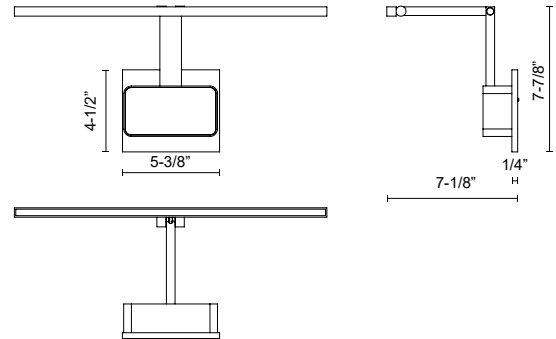

Optional Backplate Accessory

KUZCO

19054 28TH AVENUE
SURREY - BC V3Z 6M3
CANADA

WWW.KUZCOLIGHTING.COM

COMMENT