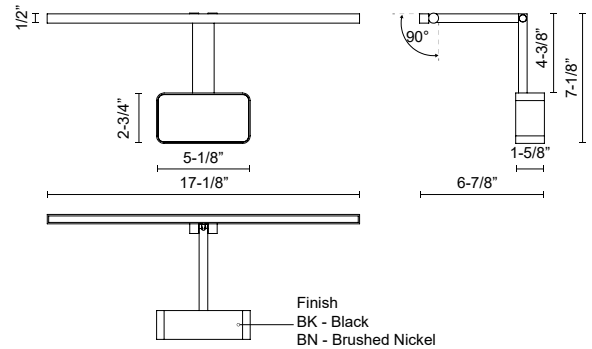

VEGA MINOR PICTURE PL18217

WALL

PROJECT

PL18217-BN
Brushed Nickel

PL18217-BK
Black

SPECIFICATION DETAILS

* For custom options, consult factory for details.

Fixture Dimensions	W17-1/8" x H7-1/8" x E6-7/8"
Light Source	LED with DC Driver
Wattage	14W
Total Lumens	1190lm
Delivered Lumens	BK-400lm*; BN-650lm*;
Voltage	120V
Color Temperature	3000K
CRI (Ra)	90CRI
Optional Color Temps	2700K - 5000K Available, Minimum Order Quantities Apply
LED Rated Life	50,000 hours
Dimming	100% - 10%, TRIAC or ELV Dimmer (Not Included)
Diffuser Details	Frosted acrylic diffuser
Location	Dry
Warranty	5 Years
Mounting Style	All Orientation; Wall;
CEC Title 24 JA8	Yes, JA8-19
Energy Star Certified	Energy Star Compliant
Canopy Dimensions	W5-3/8" x H4-1/2" x E1/4"

DESCRIPTION

Following the success of the Vega family is the next evolution of the line, Vega Minor. The diminutive square linear profile envelops and radiates a soft uniform light in a diverse spectrum of lengths and unique configurations. Refined details with crafted finishes augment the reductive silhouette of the expanded collection.