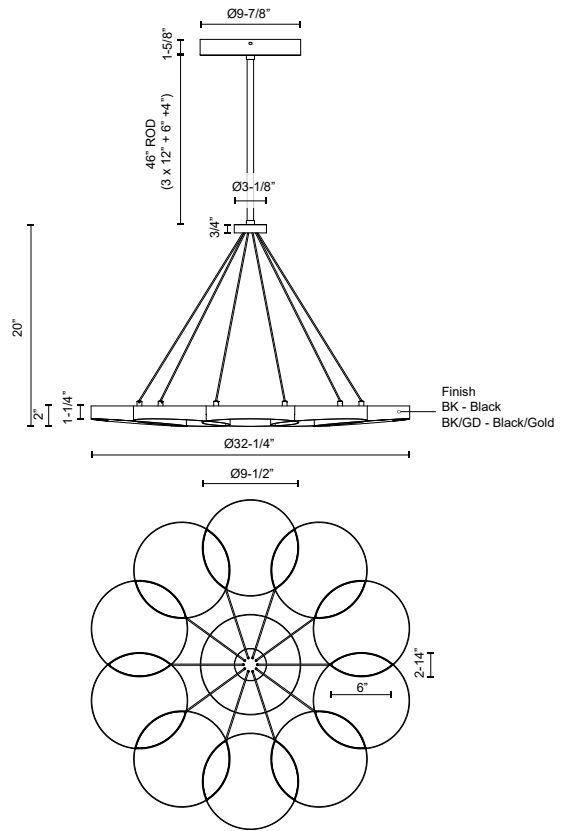

**MAESTRO
CH90833
CHANDELIERS**

PROJECT

SPECIFICATION DETAILS

* For custom options, consult factory for details.

Fixture Dimensions	D32-1/4" x H20"
Light Source	LED with DC Driver
Wattage	86W
Total Lumens	6375lm
Delivered Lumens	BK/GD - 3485lm
Voltage	120V
Color Temperature	3000K
CRI (Ra)	90CRI
Optional Color Temps	2700K - 5000K Available, Minimum Order Quantities Apply
LED Rated Life	50,000 hours
Diffuser Details	Frosted PC Diffuser
Dimming	100% - 10%, TRIAC or ELV Dimmer (Not Included)
Rod Length	46" Max (3x12" + 1x6" + 1x4")
Wire Length	60"
Minimum Hang Height	28"
Ceiling Adaptor	No
Location	Dry
Warranty	5 Years
Illumination Direction	Downlight
Wire Type	Black Coaxial Wire
Canopy Dimensions	D9-7/8" x H1-5/8"

DESCRIPTION

The Maestro Collection directs light and geometry in new and innovative ways. Metal rings twirl and synchronize harmoniously to create jewel-like illumination where the rings meet. Every angle of the Maestro collection is a new surprise as you stand profile, below, or above. Soft, fluid curves meet solid modern geometry in this standing-ovation worthy collection.

KUZCO

19054 28TH AVENUE
SURREY - BC V3Z 6M3
CANADA

WWW.KUZCOLIGHTING.COM

COMMENT