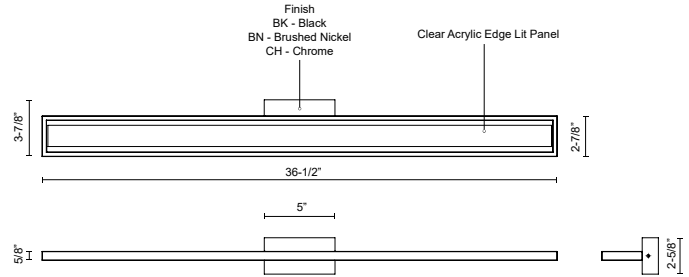

VL63636-BK
Black

VL63636-BN
Brushed Nickel

VL63636-CH
Chrome

SPECIFICATION DETAILS

* For custom options, consult factory for details.

Fixture Dimensions	W36-1/2" x H2-5/8" x E3-7/8"
Light Source	LED with DC Driver
Total Lumens	2295lm
Wattage	33W
Delivered Lumens	CH-1630lm
Voltage	120V
Color Temperature	3000K
CRI (Ra)	90CRI
Optional Color Temps	2700K - 5000K Available, Minimum Order Quantities Apply
LED Rated Life	50,000 hours
Diffuser Details	Acrylic Light Guide
Dimming	100% - 10%, TRIAC or ELV Dimmer (Not Included)
ADA Compliant	Yes
Location	Damp
Warranty	5 Years
Illumination Direction	Up and Down
Compliance	ADA
Mounting Style	All Orientation; Wall;
CEC Title 24 JA8	Yes, JA8-19
Canopy Dimensions	W5-3/8" x H4-5/8" x E3/8"