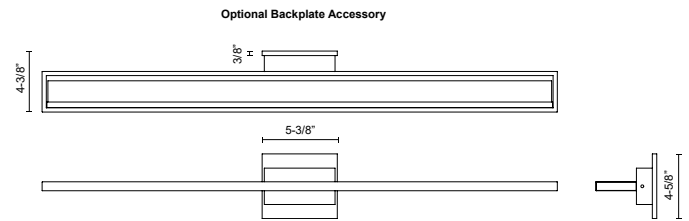

VL63636-BK
Black

VL63636-BN
Brushed Nickel

VL63636-CH
Chrome

SPECIFICATION DETAILS

* For custom options, consult factory for details.

Fixture Dimensions	W36-1/2" x H2-5/8" x E3-7/8"
Light Source	LED with DC Driver
Total Lumens	2295lm
Wattage	33W
Delivered Lumens	CH-1630lm
Voltage	120V
Color Temperature	3000K
CRI (Ra)	90CRI
Optional Color Temps	2700K - 5000K Available, Minimum Order Quantities Apply
LED Rated Life	50,000 hours
Diffuser Details	Acrylic Light Guide
Dimming	100% - 10%, TRIAC or ELV Dimmer (Not Included)
ADA Compliant	Yes
Location	Damp
Warranty	5 Years
Illumination Direction	Up and Down
Compliance	ADA
Mounting Style	All Orientation; Wall;
CEC Title 24 JA8	Yes, JA8-19
Canopy Dimensions	W5-3/8" x H4-5/8" x E3/8"