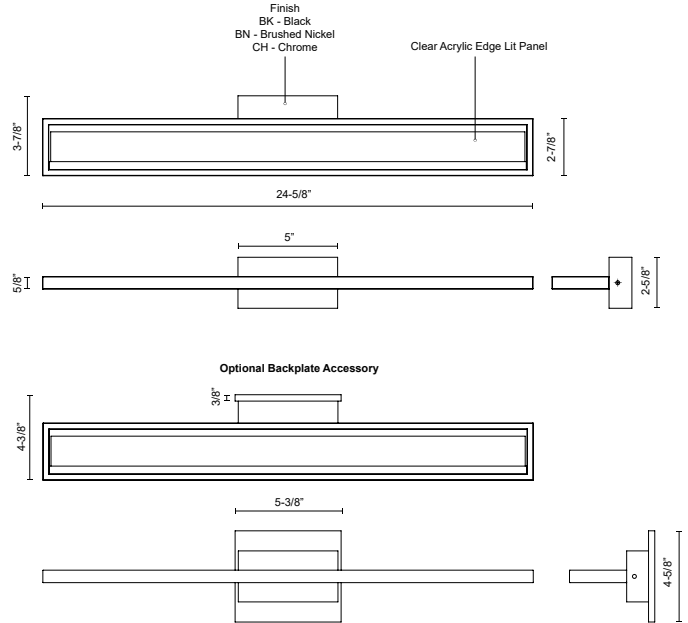

BRIO
VL63624
VANITY

PROJECT

DESCRIPTION

Angular, clean lines define the Brio Vanity Collection. Rectangular forms forged in metallic Black, Brushed Nickel and Chrome finishes illuminate with ample light circulating the frame.

VL63624-BN
Brushed Nickel

VL63624-BK
Black

VL63624-CH
Chrome

SPECIFICATION DETAILS

* For custom options, consult factory for details.

Fixture Dimensions	W24-5/8" x H2-5/8" x E3-7/8"
Light Source	LED with DC Driver
Wattage	22W
Total Lumens	1530lm
Delivered Lumens	BN-923lm
Voltage	120V
Color Temperature	3000K
CRI (Ra)	90CRI
Optional Color Temps	2700K - 5000K Available, Minimum Order Quantities Apply
LED Rated Life	50,000 hours
Dimming	100% - 10%, TRIAC or ELV Dimmer (Not Included)
Diffuser Details	Acrylic Light Guide
ADA Compliant	Yes
Location	Damp
Compliance	Energy Star; T24-JA8; ADA;
Warranty	5 Years
Illumination Direction	Up and Down
Mounting Style	All Orientation; Wall;
CEC Title 24 JA8	Yes, JA8-19
Energy Star Certified	Energy Star Compliant
Canopy Dimensions	W5-3/8" x H4-5/8" x E3/8"