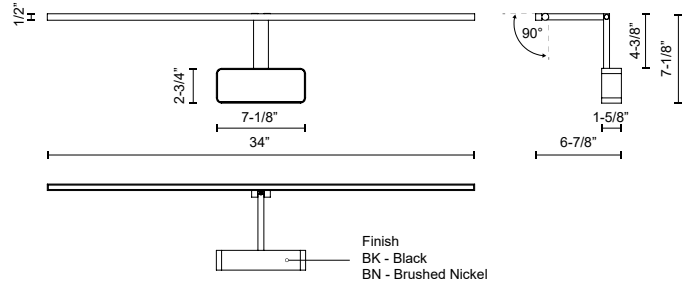

PL18234-BN
Brushed Nickel

PL18234-BK
Black

SPECIFICATION DETAILS

* For custom options, consult factory for details.

Fixture Dimensions	W34" x H7-1/8" x E6-7/8"
Light Source	LED with DC Driver
Wattage	31W
Total Lumens	2635lm
Delivered Lumens	BK-900lm*; BN-1520lm*;
Voltage	120V
Color Temperature	3000K
CRI (Ra)	90CRI
Optional Color Temps	2700K - 5000K Available, Minimum Order Quantities Apply
LED Rated Life	50,000 hours
Dimming	100% - 10%, TRIAC or ELV Dimmer (Not Included)
Diffuser Details	Frosted acrylic diffuser
Location	Dry
Warranty	5 Years
Mounting Style	All Orientation; Wall;
CEC Title 24 JA8	Yes, JA8-19
Canopy Dimensions	W7-1/4" x H4-1/2" x E1/4"