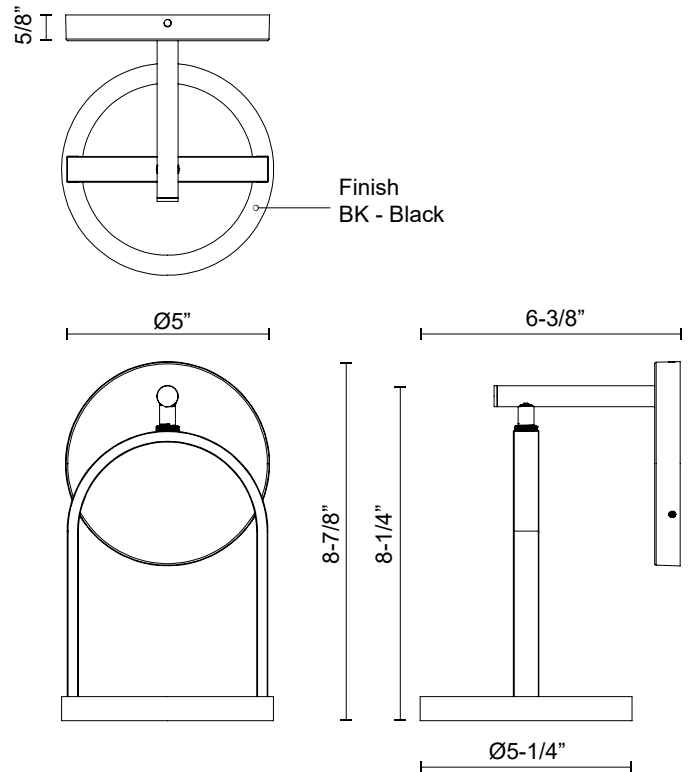

TREK EW17805

WALL

PROJECT

DESCRIPTION

the Trek Outdoor Collection is a unique and modern take on a classic outdoor lamp post. The Trek Collection features a traditional lantern silhouette, with modern clean lines. A circular frame of illumination creates the perfect amount of both up and down light for all outdoor needs.

SPECIFICATION DETAILS

* For custom options, consult factory for details.

Fixture Dimensions	W5-1/4" x H8-7/8" x E6-3/8"
Light Source	LED with DC Driver
Wattage	7W
Total Lumens	680lm
Delivered Lumens	BK-107lm
Voltage	120V
Color Temperature	3000K
CRI (Ra)	90CRI
Optional Color Temps	2700K - 5000K Available, Minimum Order Quantities Apply
LED Rated Life	50,000 hours
Dimming	100% - 10%, TRIAC or ELV Dimmer (Not Included)
Diffuser Details	Frosted acrylic diffuser
Location	Wet
Warranty	5 Years
Mounting Style	All Orientation; Wall;
CEC Title 24 JA8	Yes, JA8-19
Canopy Dimensions	D5" x E5/8"
Finish Option(s)	Black