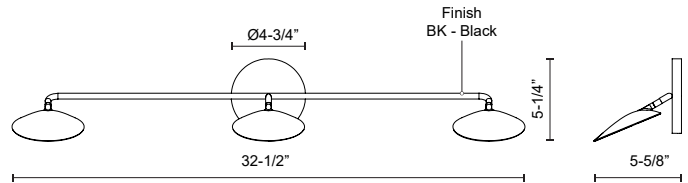

ROTAIRE VL90133

VANITY

PROJECT

DESCRIPTION

Influenced by natural forms of flora, the Rotaire collection is a culmination of minimalist sensibilities and natural inspirations. Designed to mimic the form and flow of flowers and vines, the strong stems of this collection create the perfect frame for the illumination from each "leaf". The Rotaire is sure to bloom in both small and large spaces alike.

SPECIFICATION DETAILS

* For custom options, consult factory for details.

Fixture Dimensions	W32-1/2" x H5-1/4" x E5-5/8"
Light Source	LED with DC Driver
Wattage	13W
Total Lumens	1190lm
Delivered Lumens	626lm
Voltage	120V
Color Temperature	3000K
CRI (Ra)	90CRI
Optional Color Temps	2700K - 5000K Available, Minimum Order Quantities Apply
LED Rated Life	50,000 hours
Dimming	100% - 10%, TRIAC or ELV Dimmer (Not Included)
Diffuser Details	Frosted acrylic diffuser
Shade Details	Cast Aluminum Shade
Location	Damp
Warranty	5 Years
Mounting Style	All Orientation; Wall;
CEC Title 24 JA8	Yes, JA8-19
Energy Star Certified	Energy Star Compliant
Canopy Dimensions	D4-3/4" x E5/8"
Finish Option(s)	Black