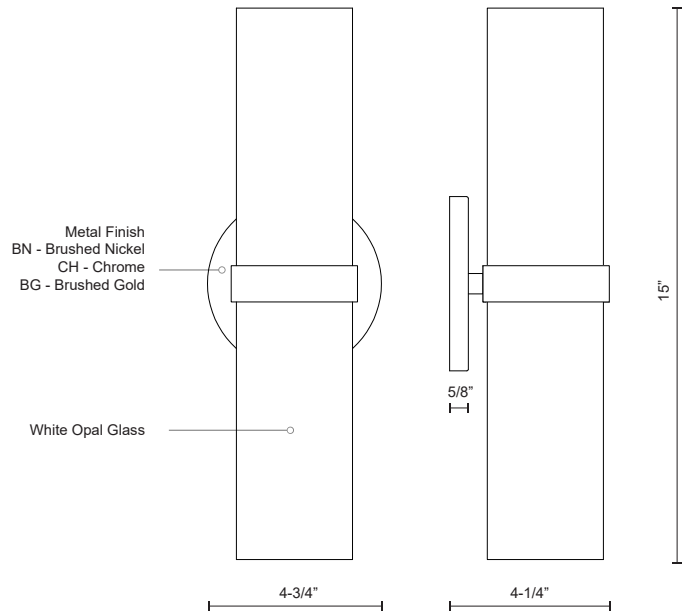

MILANO WS9815

WALL

PROJECT

WS9815-BG
Brushed Gold

WS9815-BN
Brushed Nickel

WS9815-CH
Chrome

SPECIFICATION DETAILS

* For custom options, consult factory for details.

Fixture Dimensions	W4-3/4" x H15" x E4-1/4"
Light Source	AC LED Module
Wattage	17W
Total Lumens	1200lm
Delivered Lumens	BN-837lm; CH-796lm;
Voltage	120V
Color Temperature	3000K
CRI (Ra)	90CRI
Optional Color Temps	2700K - 5000K Available, Minimum Order Quantities Apply
LED Rated Life	50,000 hours
Dimming	100% - 10%, ELV Dimmer (Not Included)
Glass Details	Opal Glass
Location	Dry
Compliance	Energy Star; T24-JA8;
Warranty	5 Years
Mounting Style	Up Only; Wall;
CEC Title 24 JA8	Yes, JA8-19
Energy Star Certified	Energy Star Compliant
Canopy Dimensions	D4-3/4" x E5/8"

DESCRIPTION

A sleek cylinder 15 inches long conceals the LED light source allowing for an even light distribution, like a scroll of paper that glows with mystery inside. There are no hotspots in this wall sconce, only an ambient glow. The opal glass is attached by a ring of brushed nickel, chrome, or brushed gold around the middle and affixed to the wall by a matching metal disk.