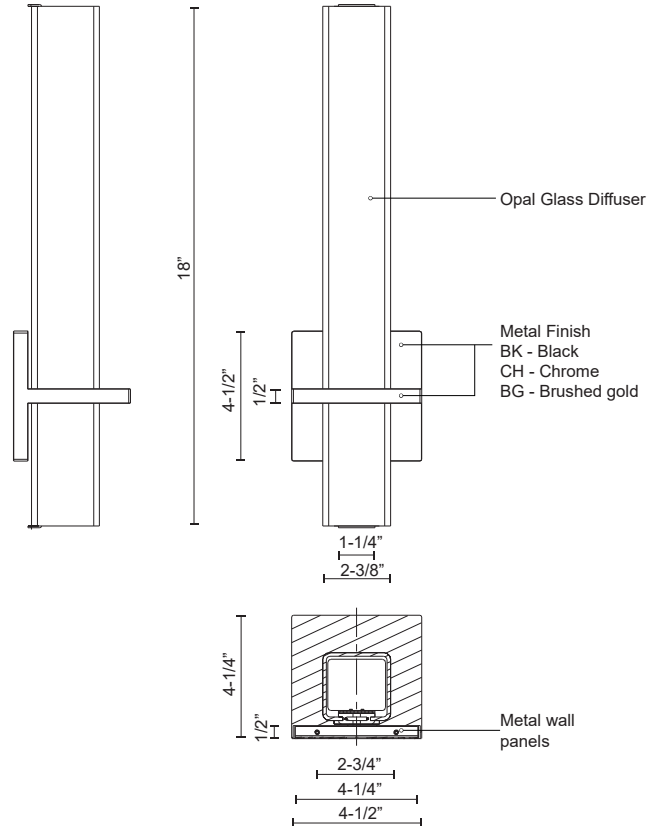

NEPAL WS84218

WALL

PROJECT

DESCRIPTION

Round or square plated or painted steel frame and wall plate. Rectilinear opal glass diffuser. Outward emitting wall light. Custom options available.

WS84218-BG
Brushed Gold

WS84218-CH
Chrome

WS84218-BK
Black

SPECIFICATION DETAILS

* For custom options, consult factory for details.

Fixture Dimensions	W2-3/8" x H18" x E4-1/4"
Light Source	AC LED Module
Total Lumens	1200lm
Wattage	18W
Delivered Lumens	CH-885lm
Voltage	120V
Color Temperature	3000K
CRI (Ra)	90CRI
Optional Color Temps	2700K - 5000K Available, Minimum Order Quantities Apply
LED Rated Life	50,000 hours
Dimming	100% - 10%, ELV Dimmer (Not Included)
Glass Details	Opal Glass
Location	Dry
Warranty	5 Years
Mounting Style	All Orientation; Wall;
Canopy Dimensions	W4-1/2"x H4-1/2"x E1/2"