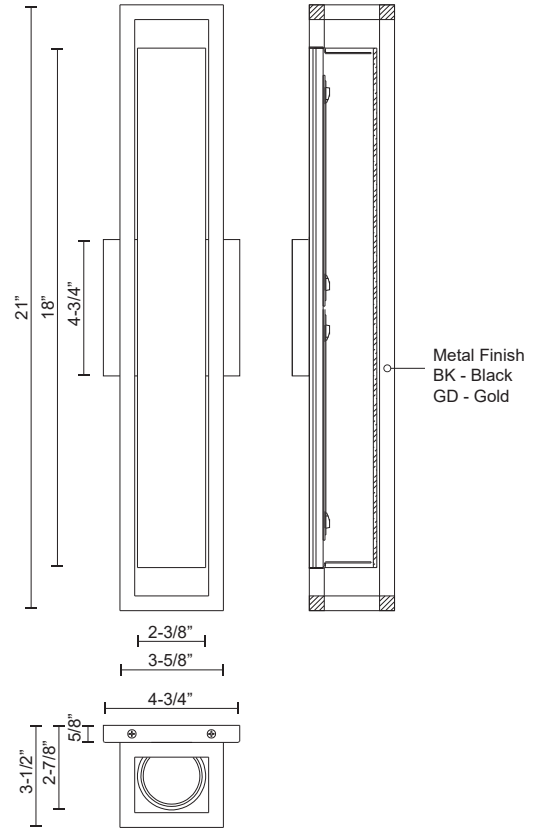

# LOCHWOOD WS83421

WALL

PROJECT

WS83421-GD  
Gold

WS83421-BK  
Black

## SPECIFICATION DETAILS

\* For custom options, consult factory for details.

<b>Fixture Dimensions</b>	W3-5/8" x H21" x E3-1/2"
<b>Light Source</b>	AC LED Module
<b>Total Lumens</b>	1600lm
<b>Wattage</b>	22W
<b>Delivered Lumens</b>	GD-1180lm
<b>Voltage</b>	120V
<b>Color Temperature</b>	3000K
<b>CRI (Ra)</b>	90CRI
<b>Optional Color Temps</b>	2700K - 5000K Available, Minimum Order Quantities Apply
<b>LED Rated Life</b>	50,000 hours
<b>Dimming</b>	100% - 10%, ELV Dimmer (Not Included)
<b>Glass Details</b>	Opal Glass
<b>ADA Compliant</b>	Yes
<b>Location</b>	Dry
<b>Compliance</b>	ADA, Energy Star, T24-JA8
<b>Warranty</b>	5 Years
<b>Mounting Style</b>	All Orientation; Wall;
<b>CEC Title 24 JA8</b>	Yes, JA8-19
<b>Energy Star Certified</b>	Energy Star Compliant
<b>Canopy Dimensions</b>	W4-3/4"x H4-3/4"x E5/8"

## DESCRIPTION

Square powder-coated steel frame. Extruded aluminum heatsink mounted to square wall plate. Cylindrical opal glass diffuser. Outward emitting wall light. Custom options available.