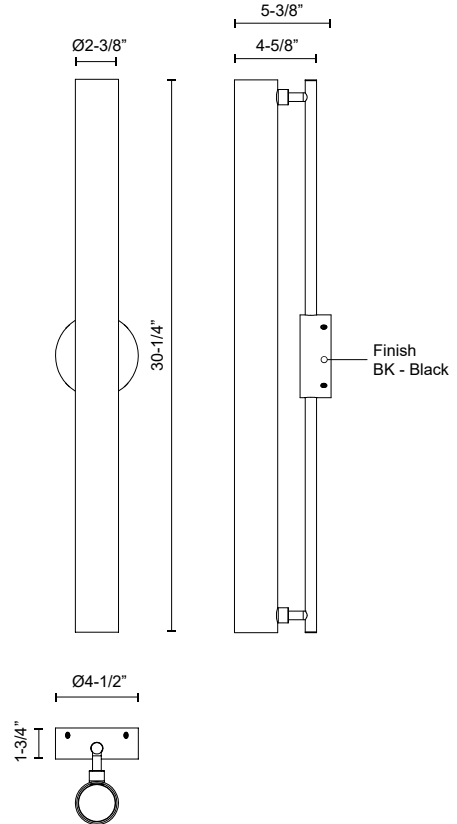

**GRAMERCY  
WS70130**

WALL

PROJECT

WS70130-BK  
Black

**SPECIFICATION DETAILS**

\* For custom options, consult factory for details.

<b>Fixture Dimensions</b>	W2-3/8" x H30-1/4" x E5-3/8"
<b>Light Source</b>	LED
<b>Wattage</b>	25W
<b>Total Lumens</b>	2125lm*
<b>Delivered Lumens</b>	BK-1200lm*
<b>Voltage</b>	120V
<b>Color Temperature</b>	3000K
<b>CRI (Ra)</b>	>90
<b>Optional Color Temps</b>	2700K - 5000K Available, Minimum Order Quantities Apply
<b>LED Rated Life</b>	50,000 hours
<b>Dimming</b>	100% - 10%, TRIAC or ELV Dimmer (Not Included)
<b>Glass Details</b>	White Glass
<b>Location</b>	Dry
<b>Warranty</b>	5 Years
<b>Canopy Dimensions</b>	D4-1/2" x H1-3/4"

**DESCRIPTION**

Glass cylinder with frosted white interior coating and aluminum die-cast body

**KUZCO**

19054 28TH AVENUE  
SURREY - BC V3Z 6M3  
CANADA

WWW.KUZCOLIGHTING.COM

COMMENT