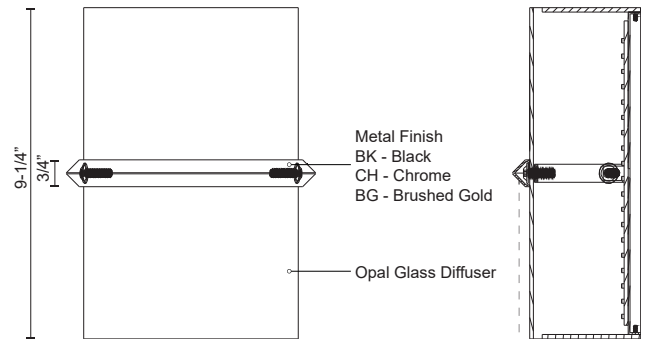

## SPECIFICATION DETAILS

\* For custom options, consult factory for details.

<b>Fixture Dimensions</b>	W7" x H9-1/4" x E3-5/8"
<b>Light Source</b>	AC LED Module
<b>Total Lumens</b>	1000lm
<b>Wattage</b>	13W
<b>Delivered Lumens</b>	BG-679lm
<b>Voltage</b>	120V
<b>Color Temperature</b>	3000K
<b>CRI (Ra)</b>	90CRI
<b>Optional Color Temps</b>	2700K - 5000K Available, Minimum Order Quantities Apply
<b>LED Rated Life</b>	50,000 hours
<b>Dimming</b>	100% - 10%, ELV Dimmer (Not Included)
<b>Glass Details</b>	Opal Glass
<b>ADA Compliant</b>	Yes
<b>Location</b>	Dry
<b>Warranty</b>	5 Years
<b>Mounting Style</b>	All Orientation; Wall;
<b>Compliance</b>	ADA

## DESCRIPTION

Horizontal plated or painted steel accent and wall plate. Extruded semi-circular opal glass diffuser. Outward emitting wall light. Custom options available.