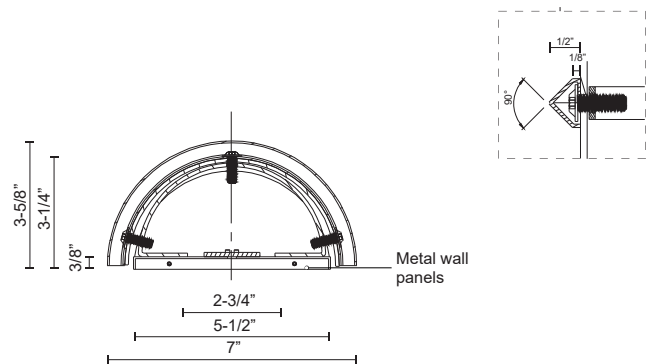

## SPECIFICATION DETAILS

\* For custom options, consult factory for details.

<b>Fixture Dimensions</b>	W7" x H9-1/4" x E3-5/8"
<b>Light Source</b>	AC LED Module
<b>Total Lumens</b>	1000lm
<b>Wattage</b>	13W
<b>Delivered Lumens</b>	BG-679lm
<b>Voltage</b>	120V
<b>Color Temperature</b>	3000K
<b>CRI (Ra)</b>	90CRI
<b>Optional Color Temps</b>	2700K - 5000K Available, Minimum Order Quantities Apply
<b>LED Rated Life</b>	50,000 hours
<b>Dimming</b>	100% - 10%, ELV Dimmer (Not Included)
<b>Glass Details</b>	Opal Glass
<b>ADA Compliant</b>	Yes
<b>Location</b>	Dry
<b>Warranty</b>	5 Years
<b>Mounting Style</b>	All Orientation; Wall;
<b>Compliance</b>	ADA

## DESCRIPTION

Horizontal plated or painted steel accent and wall plate. Extruded semi-circular opal glass diffuser. Outward emitting wall light. Custom options available.