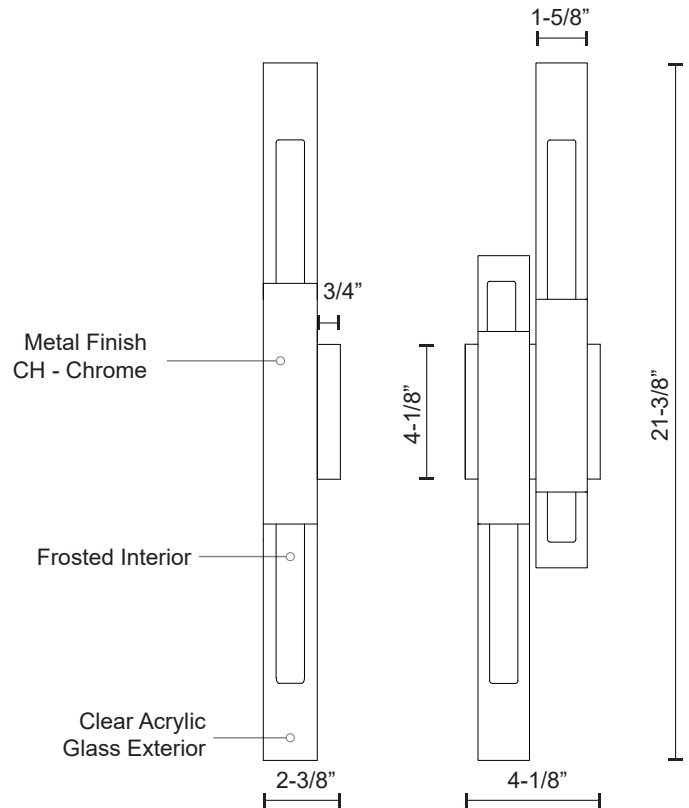

MARTELO WS53322-CH

WALL

PROJECT

DESCRIPTION

Martello uses man-made and natural elements to exude a dramatic vibe; 2 polished chrome bars capped with quartz-like acrylic ends, sit parallel affixed to a chrome square. The chrome square is the mounting point for this wall sconce. Clean angles and edges are highlighted by the light emitted from each end of the silver bars.

SPECIFICATION DETAILS

* For custom options, consult factory for details.

Fixture Dimensions	W4-1/8" x H21-3/8" x E2-3/8"
Light Source	LED
Wattage	20W
Total Lumens	1600lm
Delivered Lumens	CH-660lm
Voltage	120V
Color Temperature	3000K
CRI (Ra)	>90
Optional Color Temps	2700K - 5000K Available, Minimum Order Quantities Apply
LED Rated Life	50,000 hours
Dimming	100% - 10%, ELV Dimmer (Not Included)
Diffuser Details	Clear Acrylic with Frosted Center
Location	Dry
Warranty	5 Years
ADA Compliant	Yes
Canopy Dimensions	W4-1/8" x H4-1/8" x E3/4"
Finish Option(s)	Chrome