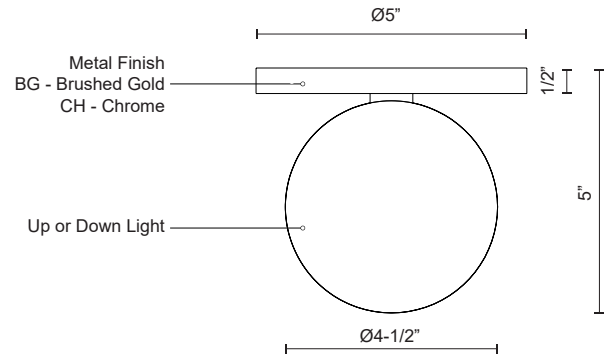

PLUTO WS47305

WALL

PROJECT

WS47305-BG
Brushed Gold

WS47305-CH
Chrome

SPECIFICATION DETAILS

* For custom options, consult factory for details.

Fixture Dimensions	D4-1/2" x E5"
Light Source	AC LED Module
Total Lumens	400lm
Wattage	6W
Delivered Lumens	CH-270lm
Voltage	120V
Color Temperature	3000K
CRI (Ra)	90CRI
Optional Color Temps	2700K - 5000K Available, Minimum Order Quantities Apply
LED Rated Life	50,000 hours
Dimming	100% - 10%, ELV Dimmer (Not Included)
Glass Details	Frosted Interior Clear Glass
Location	Dry
Warranty	5 Years
Mounting Style	All Orientation; Wall;
Canopy Dimensions	D5" x E1/2"

DESCRIPTION

A timeless spherical geometry is inherent to the Pluto pendant. A split line at the globe equator separates complementary plated LED housing from translucent acrylic diffuser. The multiple color options make the fixture a perfect furnishing accent or, in multiples, a focal point.