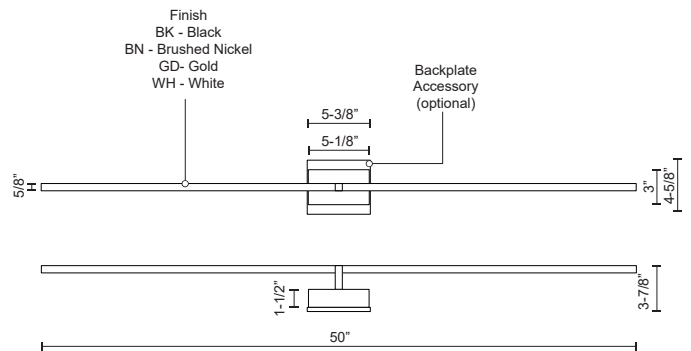

PANDORA WS25350

WALL

PROJECT

DESCRIPTION

Dual square profile linear aluminum arms with rectangular wall mount. Inset opal polymeric diffusers. Finely textured plate or powder-coated finish. Wall emitting lights with rotational adjustment.

WS25350-BN
Brushed Nickel

WS25350-BK
Black

WS25350-WH
White

WS25350-GD
Gold

SPECIFICATION DETAILS

* For custom options, consult factory for details.

Fixture Dimensions	W50" x H4-5/8" x E3-7/8"
Light Source	LED with DC Driver
Wattage	44W
Total Lumens	2980lm
Delivered Lumens	BK-1585lm; BN-1410lm*; GD-1160lm*; WH-2187lm;
Voltage	120V
Color Temperature	3000K
CRI (Ra)	90CRI
Optional Color Temps	2700K - 5000K Available, Minimum Order Quantities Apply
LED Rated Life	50,000 hours
Dimming	100% - 10%, TRIAC or ELV Dimmer (Not Included)
Diffuser Details	White Acrylic Diffuser
ADA Compliant	Yes
Location	Dry
Compliance	ADA
Warranty	5 Years
Illumination Direction	Fontlight Illumination
Mounting Style	All Orientation; Wall;
Canopy Dimensions	W3" x H5-1/8" x E1-5/8"