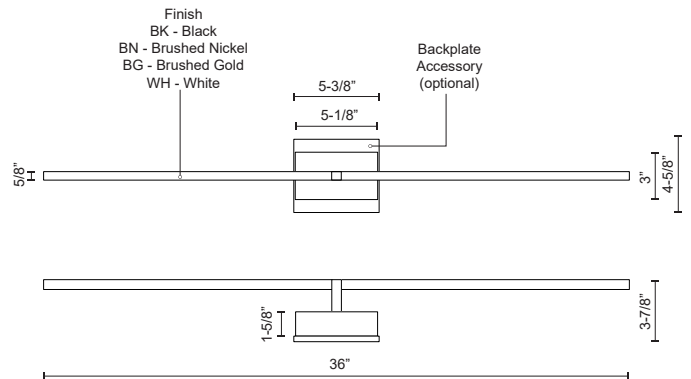

PANDORA WS25336

WALL

PROJECT

DESCRIPTION

Dual square profile linear aluminum arms with rectangular wall mount. Inset opal polymeric diffusers. Finely textured plate or powder-coated finish. Wall emitting lights with rotational adjustment.

WS25336-BG
Brushed Gold

WS25336-WH
White

WS25336-BN
Brushed Nickel

WS25336-BK
Black

SPECIFICATION DETAILS

* For custom options, consult factory for details.

Fixture Dimensions	W36" x H4-5/8" x E3-7/8"
Light Source	LED with DC Driver
Wattage	26W
Total Lumens	2290lm
Delivered Lumens	BK-650lm*; BN-1150lm*; WH-1330lm*;
Voltage	120V
Color Temperature	3000K
CRI (Ra)	90CRI
Optional Color Temps	2700K - 5000K Available, Minimum Order Quantities Apply
LED Rated Life	50,000 hours
Dimming	100% - 10%, TRIAC or ELV Dimmer (Not Included)
Diffuser Details	White Acrylic Diffuser
ADA Compliant	Yes
Location	Dry
Compliance	ADA
Warranty	5 Years
Illumination Direction	Fontlight Illumination
Mounting Style	All Orientation; Wall;
CEC Title 24 JA8	Yes, JA8-19
Canopy Dimensions	W3" x H5-1/8" x E1-5/8"