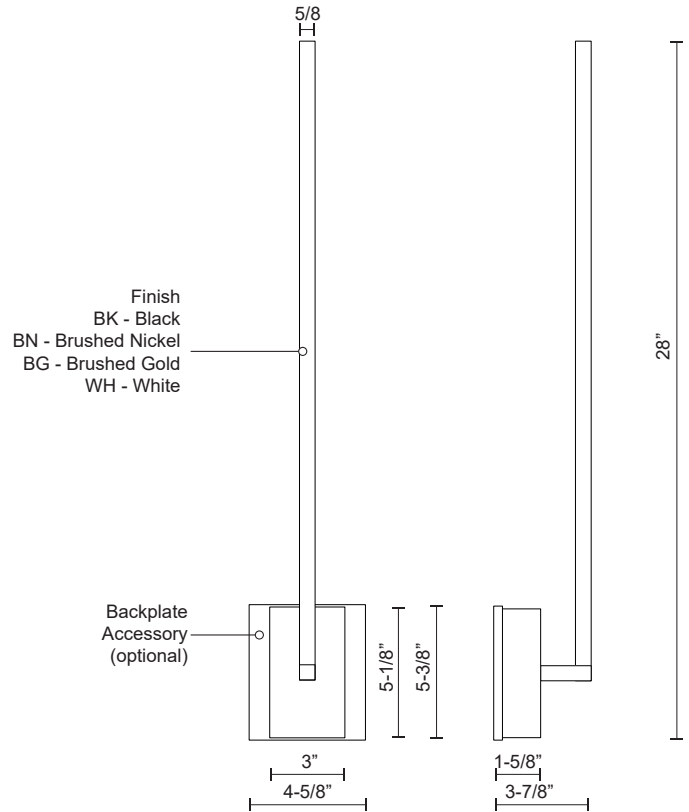

# PANDORA WS25125

WALL

PROJECT

WS25125-BG  
Brushed Gold

WS25125-BN  
Brushed Nickel

WS25125-BK  
Black

WS25125-WH  
White

## SPECIFICATION DETAILS

\* For custom options, consult factory for details.

<b>Fixture Dimensions</b>	W4-5/8" x H28" x E3-7/8"
<b>Light Source</b>	LED with DC Driver
<b>Wattage</b>	20W
<b>Total Lumens</b>	1440lm
<b>Delivered Lumens</b>	BK-400lm*; BN-705lm*; WH-867lm;
<b>Voltage</b>	120V
<b>Color Temperature</b>	3000K
<b>CRI (Ra)</b>	90CRI
<b>Optional Color Temps</b>	2700K - 5000K Available, Minimum Order Quantities Apply
<b>LED Rated Life</b>	50,000 hours
<b>Dimming</b>	100% - 10%, TRIAC or ELV Dimmer (Not Included)
<b>Diffuser Details</b>	White Acrylic Diffuser
<b>ADA Compliant</b>	Yes
<b>Location</b>	Dry
<b>Compliance</b>	Energy Star; T24-JA8; ADA;
<b>Warranty</b>	5 Years
<b>Illumination Direction</b>	Footlight Illumination
<b>Mounting Style</b>	All Orientation; Wall;
<b>CEC Title 24 JA8</b>	Yes, JA8-19
<b>Energy Star Certified</b>	Energy Star Compliant - BK, BN, WH
<b>Canopy Dimensions</b>	W3" x H5-1/8" x E1-5/8"

## DESCRIPTION

Square profile linear aluminum with rectangular wall mount. Inset opal polymeric diffuser. Finely textured plate or powder-coated finish. Wall emitting light with rotational adjustment.