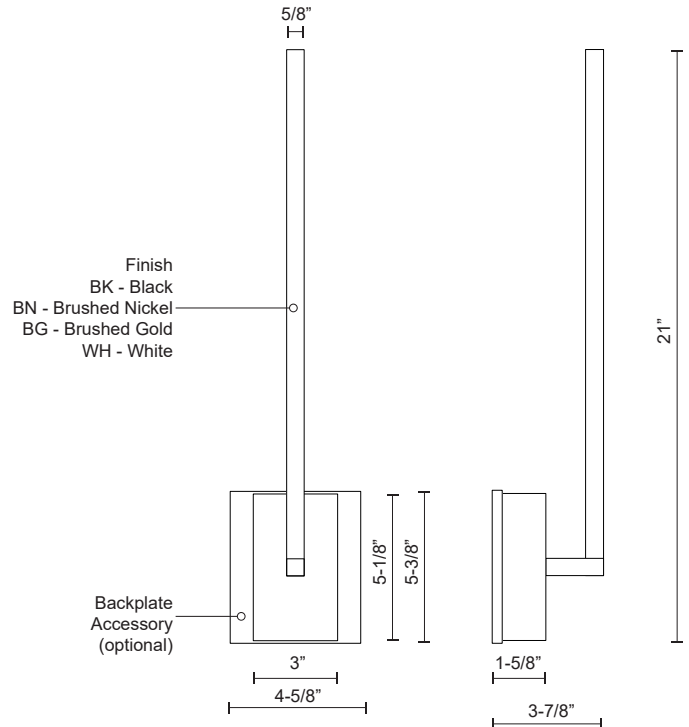

PANDORA WS25118

WALL

PROJECT

WS25118-BG
Brushed Gold

WS25118-BN
Brushed Nickel

WS25118-BK
Black

WS25118-WH
White

SPECIFICATION DETAILS

* For custom options, consult factory for details.

Fixture Dimensions	W4-5/8" x H21" x E3-7/8"
Light Source	LED with DC Driver
Wattage	15W
Total Lumens	1190lm
Delivered Lumens	BK-325lm*; BN-575lm*; WH-710lm;
Voltage	120V
Color Temperature	3000K
CRI (Ra)	90CRI
Optional Color Temps	2700K - 5000K Available, Minimum Order Quantities Apply
LED Rated Life	50,000 hours
Dimming	100% - 10%, TRIAC or ELV Dimmer (Not Included)
Diffuser Details	White Acrylic Diffuser
ADA Compliant	Yes
Location	Dry
Compliance	ADA
Warranty	5 Years
Illumination Direction	Fontlight Illumination
Mounting Style	All Orientation; Wall;
CEC Title 24 JA8	Yes, JA8-19
Canopy Dimensions	W3" x H5-1/8" x E1-5/8"

DESCRIPTION

Square profile linear aluminum with rectangular wall mount. Inset opal polymeric diffuser. Finely textured plate or powder-coated finish. Wall emitting light with rotational adjustment.

KUZCO