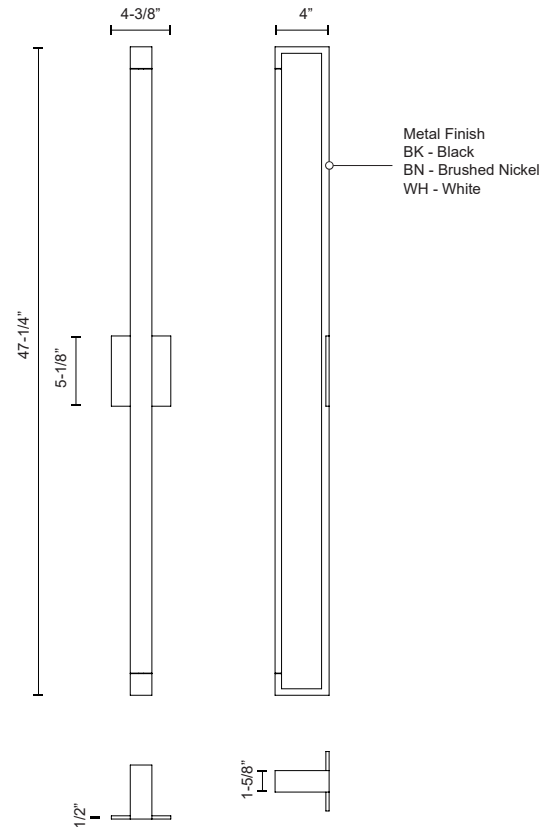

SWIVEL WS24348

WALL

PROJECT

SPECIFICATION DETAILS

* For custom options, consult factory for details.

Fixture Dimensions	W4-3/8" x H47-1/4" x E4"
Light Source	LED
Wattage	43W
Total Lumens	3655lm
Delivered Lumens	BK-2791lm*; WH-3462lm*;
Voltage	120V
Color Temperature	3000K
CRI (Ra)	>90
Optional Color Temps	2700K - 5000K Available, Minimum Order Quantities Apply
LED Rated Life	50,000 hours
Dimming	100% - 10%, ELV Dimmer (Not Included)
Diffuser Details	Frosted acrylic diffuser
Location	Dry
ADA Compliant	Yes
Warranty	5 Years
Canopy Dimensions	W4-3/8" x H5-1/8" x E1/2"

DESCRIPTION

Rectangular machined aluminum heat-sink. Lightly textured powder-coat finish. Inset opal polymeric diffuser. Adjustable directional light with rotational arm. Custom options available.

KUZCO