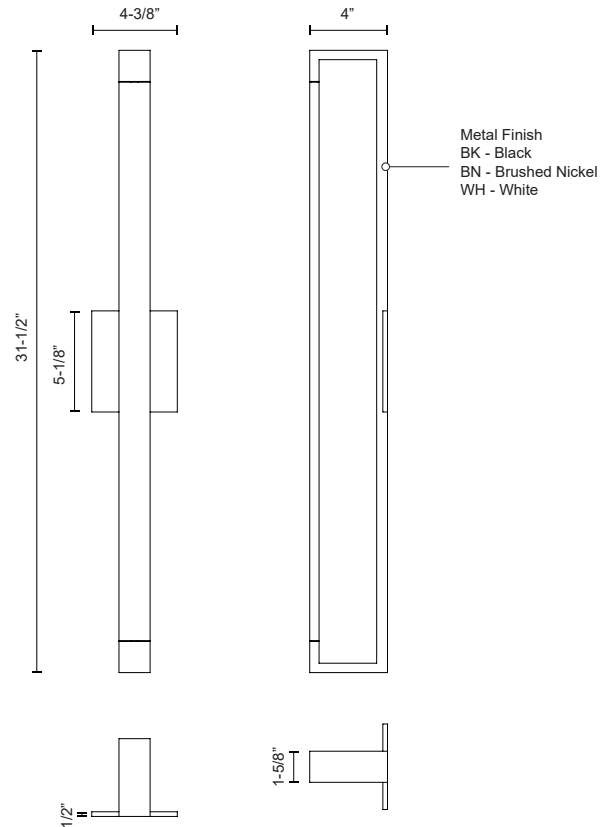

SWIVEL WS24332

WALL

PROJECT

DESCRIPTION

Rectangular machined aluminum heat-sink. Lightly textured powder-coat finish. Inset opal polymeric diffuser. Adjustable directional light with rotational arm. Custom options available.

WS24332-BN
Brushed Nickel

WS24332-BK
Black

WS24332-WH
White

SPECIFICATION DETAILS

* For custom options, consult factory for details.

| | |
|-----------------------------|---|
| Fixture Dimensions | W4-3/8" x H31-1/2" x E4" |
| Light Source | LED |
| Wattage | 34W |
| Total Lumens | 2890lm |
| Delivered Lumens | BK-2207lm; WH-2738lm*; |
| Voltage | 120V |
| Color Temperature | 3000K |
| CRI (Ra) | >90 |
| Optional Color Temps | 2700K - 5000K Available, Minimum Order Quantities Apply |
| LED Rated Life | 50,000 hours |
| Dimming | 100% - 10%, ELV Dimmer (Not Included) |
| Diffuser Details | Frosted acrylic diffuser |
| Location | Dry |
| ADA Compliant | Yes |
| Warranty | 5 Years |
| Canopy Dimensions | W4-3/8" x H5-1/8" x E1/2" |