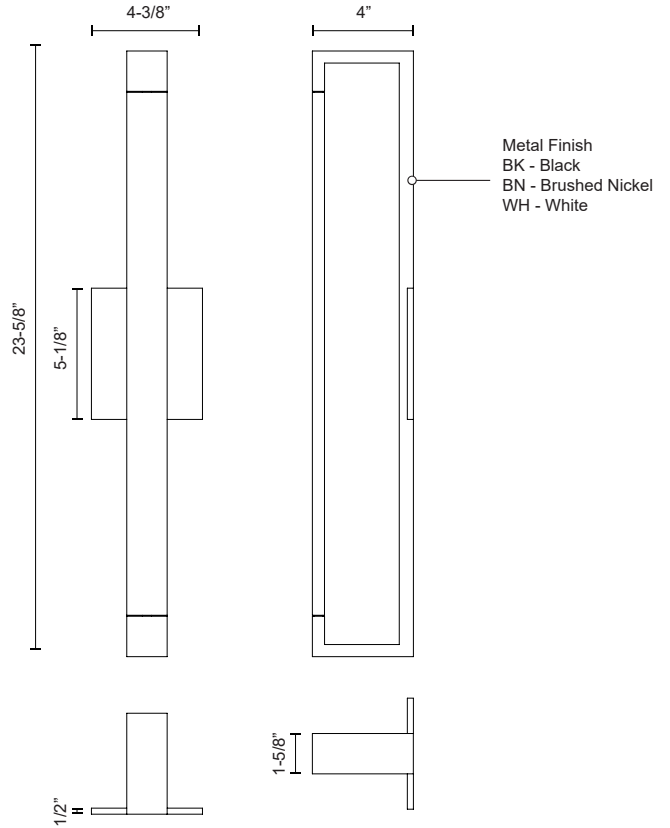

SWIVEL WS24324

WALL

PROJECT

DESCRIPTION

Rectangular machined aluminum heat-sink. Lightly textured powder-coat finish. Inset opal polymeric diffuser. Adjustable directional light with rotational arm. Custom options available.

WS24324-BN
Brushed Nickel

WS24324-BK
Black

WS24324-WH
White

SPECIFICATION DETAILS

* For custom options, consult factory for details.

Fixture Dimensions	W4-3/8" x H23-5/8" x E4"
Light Source	LED
Wattage	25W
Total Lumens	2125lm*
Delivered Lumens	BK-1623lm*; WH-2013lm;
Voltage	120V
Color Temperature	3000K
CRI (Ra)	>90
Optional Color Temps	2700K - 5000K Available, Minimum Order Quantities Apply
LED Rated Life	50,000 hours
Dimming	100% - 10%, ELV Dimmer (Not Included)
Diffuser Details	Frosted acrylic diffuser
Location	Dry
ADA Compliant	Yes
Warranty	5 Years
Canopy Dimensions	W4-3/8" x H5-1/8" x E1/2"