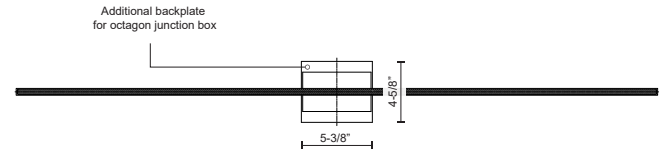

## DESCRIPTION

Following the success of the Vega family is the next evolution of the line, Vega Minor. The diminutive square linear profile envelops and radiates a soft uniform light in a diverse spectrum of lengths and unique configurations. Refined details with crafted finishes augment the reductive silhouette of the expanded collection.

## SPECIFICATION DETAILS

\* For custom options, consult factory for details.

<b>Fixture Dimensions</b>	W48" x H3" x E2-1/8"
<b>Light Source</b>	LED with DC Driver
<b>Wattage</b>	47W
<b>Total Lumens</b>	3690lm
<b>Delivered Lumens</b>	BK-1268lm; BN-2132lm; WH-2524lm;
<b>Voltage</b>	120V
<b>Color Temperature</b>	3000K
<b>CRI (Ra)</b>	90CRI
<b>Optional Color Temps</b>	2700K - 5000K Available, Minimum Order Quantities Apply
<b>LED Rated Life</b>	50,000 hours
<b>Dimming</b>	100% - 10%, TRIAC or ELV Dimmer (Not Included)
<b>Diffuser Details</b>	White Acrylic Diffuser
<b>ADA Compliant</b>	Yes
<b>Location</b>	Dry
<b>Compliance</b>	ADA
<b>Warranty</b>	5 Years
<b>Illumination Direction</b>	Footlight Illumination
<b>Mounting Style</b>	All Orientation; Wall;
<b>CEC Title 24 JA8</b>	Yes, JA8-19
<b>Canopy Dimensions</b>	W5-3/8" x H4-5/8" x E3/8"