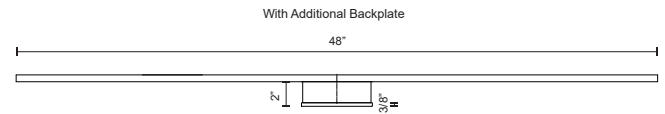

## DESCRIPTION

Following the success of the Vega family is the next evolution of the line, Vega Minor. The diminutive square linear profile envelops and radiates a soft uniform light in a diverse spectrum of lengths and unique configurations. Refined details with crafted finishes augment the reductive silhouette of the expanded collection.

WS18248-BN  
Brushed Nickel

WS18248-BG  
Brushed Gold

WS18248-BK  
Black

WS18248-WH  
White

## SPECIFICATION DETAILS

\* For custom options, consult factory for details.

<b>Fixture Dimensions</b>	W48" x H3" x E2-1/8"
<b>Light Source</b>	LED with DC Driver
<b>Wattage</b>	47W
<b>Total Lumens</b>	3690lm
<b>Delivered Lumens</b>	BK-1268lm; BN-2132lm; WH-2524lm;
<b>Voltage</b>	120V
<b>Color Temperature</b>	3000K
<b>CRI (Ra)</b>	90CRI
<b>Optional Color Temps</b>	2700K - 5000K Available, Minimum Order Quantities Apply
<b>LED Rated Life</b>	50,000 hours
<b>Dimming</b>	100% - 10%, TRIAC or ELV Dimmer (Not Included)
<b>Diffuser Details</b>	White Acrylic Diffuser
<b>ADA Compliant</b>	Yes
<b>Location</b>	Dry
<b>Compliance</b>	ADA
<b>Warranty</b>	5 Years
<b>Illumination Direction</b>	Footlight Illumination
<b>Mounting Style</b>	All Orientation; Wall;
<b>CEC Title 24 JA8</b>	Yes, JA8-19
<b>Canopy Dimensions</b>	W5-3/8" x H4-5/8" x E3/8"