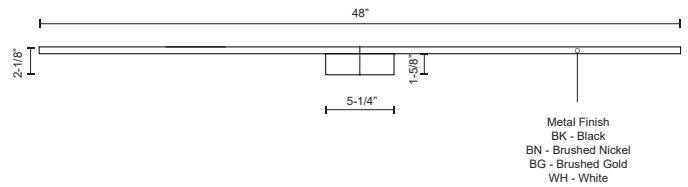

## DESCRIPTION

Following the success of the Vega family is the next evolution of the line, Vega Minor. The diminutive square linear profile envelops and radiates a soft uniform light in a diverse spectrum of lengths and unique configurations. Refined details with crafted finishes augment the reductive silhouette of the expanded collection.

WS18248-BN  
Brushed Nickel

WS18248-BG  
Brushed Gold

WS18248-BK  
Black

WS18248-WH  
White

## SPECIFICATION DETAILS

\* For custom options, consult factory for details.

<b>Fixture Dimensions</b>	W48" x H3" x E2-1/8"
<b>Light Source</b>	LED with DC Driver
<b>Wattage</b>	47W
<b>Total Lumens</b>	3690lm
<b>Delivered Lumens</b>	BK-1268lm; BN-2132lm; WH-2524lm;
<b>Voltage</b>	120V
<b>Color Temperature</b>	3000K
<b>CRI (Ra)</b>	90CRI
<b>Optional Color Temps</b>	2700K - 5000K Available, Minimum Order Quantities Apply
<b>LED Rated Life</b>	50,000 hours
<b>Dimming</b>	100% - 10%, TRIAC or ELV Dimmer (Not Included)
<b>Diffuser Details</b>	White Acrylic Diffuser
<b>ADA Compliant</b>	Yes
<b>Location</b>	Dry
<b>Compliance</b>	ADA
<b>Warranty</b>	5 Years
<b>Illumination Direction</b>	Footlight Illumination
<b>Mounting Style</b>	All Orientation; Wall;
<b>CEC Title 24 JA8</b>	Yes, JA8-19
<b>Canopy Dimensions</b>	W5-3/8" x H4-5/8" x E3/8"