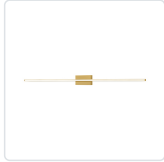

WS18248-BG
Brushed Gold