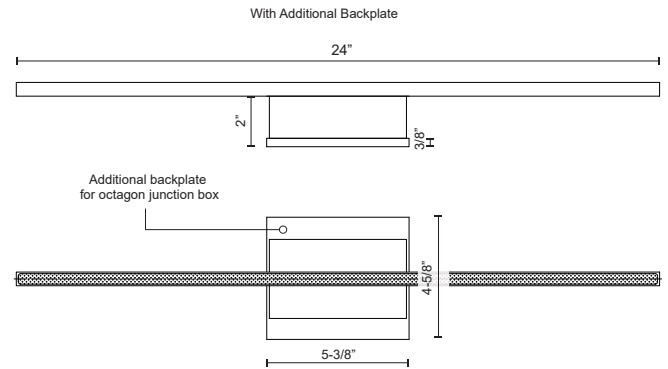

WS18224-BG
Brushed Gold

WS18224-BN
Brushed Nickel

WS18224-BK
Black

WS18224-WH
White

SPECIFICATION DETAILS

* For custom options, consult factory for details.

Fixture Dimensions	W24" x H3" x E2-1/8"
Light Source	LED with DC Driver
Wattage	18W
Total Lumens	1460lm
Delivered Lumens	BK-499lm; BN-838lm; WH-992lm;
Voltage	120V
Color Temperature	3000K
CRI (Ra)	90CRI
Optional Color Temps	2700K - 5000K Available, Minimum Order Quantities Apply
LED Rated Life	50,000 hours
Dimming	100% - 10%, TRIAC or ELV Dimmer (Not Included)
Diffuser Details	White Acrylic Diffuser
ADA Compliant	Yes
Location	Dry
Compliance	Energy Star; T24-JA8; ADA;
Warranty	5 Years
Illumination Direction	Footlight Illumination
Mounting Style	All Orientation; Wall;
CEC Title 24 JA8	Yes, JA8-19
Energy Star Certified	BK, BN, WH - Energy Star Compliant
Canopy Dimensions	W5-3/8" x H4-5/8" x E3/8"