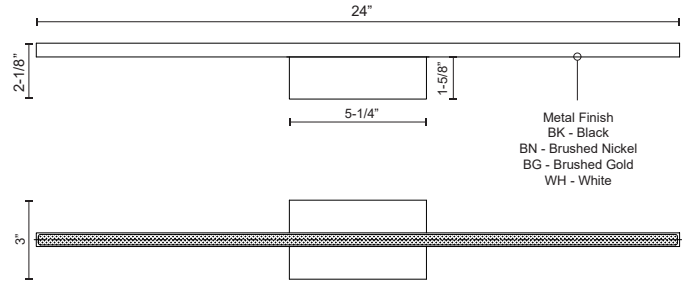

WS18224-BG
Brushed Gold

WS18224-BN
Brushed Nickel

WS18224-BK
Black

WS18224-WH
White

SPECIFICATION DETAILS

* For custom options, consult factory for details.

Fixture Dimensions	W24" x H3" x E2-1/8"
Light Source	LED with DC Driver
Wattage	18W
Total Lumens	1460lm
Delivered Lumens	BK-499lm; BN-838lm; WH-992lm;
Voltage	120V
Color Temperature	3000K
CRI (Ra)	90CRI
Optional Color Temps	2700K - 5000K Available, Minimum Order Quantities Apply
LED Rated Life	50,000 hours
Dimming	100% - 10%, TRIAC or ELV Dimmer (Not Included)
Diffuser Details	White Acrylic Diffuser
ADA Compliant	Yes
Location	Dry
Compliance	Energy Star; T24-JA8; ADA;
Warranty	5 Years
Illumination Direction	Footlight Illumination
Mounting Style	All Orientation; Wall;
CEC Title 24 JA8	Yes, JA8-19
Energy Star Certified	BK, BN, WH - Energy Star Compliant
Canopy Dimensions	W5-3/8" x H4-5/8" x E3/8"