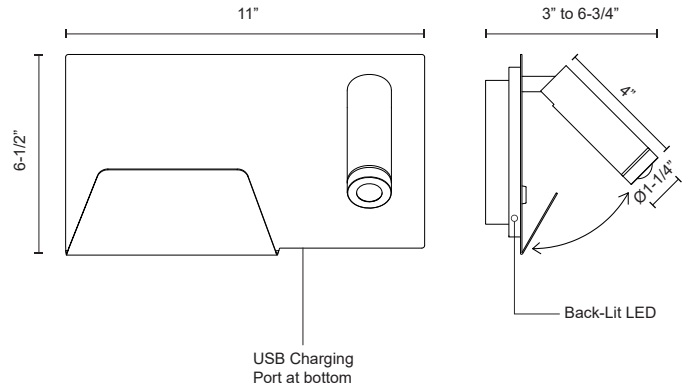

DORCHESTER WS16811R

WALL

PROJECT

DESCRIPTION

Perched on a rounded rectangular backplate an adjustable cylinder projects light where directed. The primary source of illumination in the DORCHESTER series is an LED spot focused by a fine convex glass optic. Integrated into the wall mount is a perimeter of ambient light connected to an independent switch. The larger product version adds further versatility with the addition of a phone shelf and concealed USB port.

SPECIFICATION DETAILS

* For custom options, consult factory for details.

Fixture Dimensions	W11" x H6-1/2" x E3" to 6-3/4"
Light Source	LED
Wattage	16W
Total Lumens	925lm
Delivered Lumens	WH-811lm
Voltage	120V
Color Temperature	3000K
CRI (Ra)	>80
Optional Color Temps	2700K - 5000K Available, Minimum Order Quantities Apply
LED Rated Life	50,000 hours
Dimming	Non-Dimming
Diffuser Details	TIR Lens + Clear Diffuser
Location	Dry
Warranty	5 Years