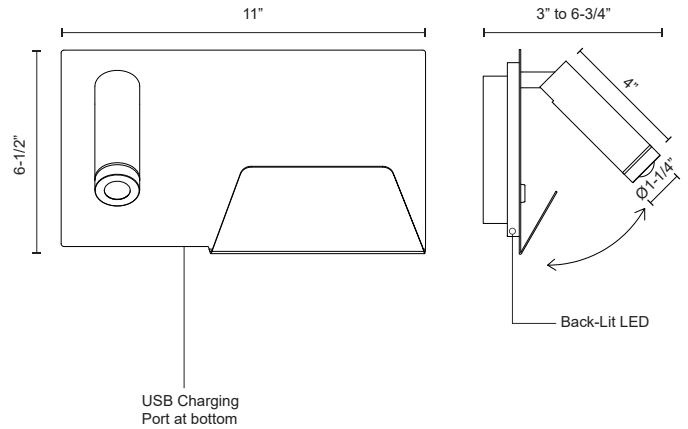

## DESCRIPTION

Perched on a rounded rectangular backplate an adjustable cylinder projects light where directed. The primary source of illumination in the DORCHESTER series is an LED spot focused by a fine convex glass optic. Integrated into the wall mount is a perimeter of ambient light connected to an independent switch. The larger product version adds further versatility with the addition of a phone shelf and concealed USB port.

## SPECIFICATION DETAILS

\* For custom options, consult factory for details.

<b>Fixture Dimensions</b>	W11" x H6-1/2" x E3" to 6-3/4"
<b>Light Source</b>	LED
<b>Wattage</b>	16W
<b>Total Lumens</b>	925lm
<b>Delivered Lumens</b>	WH-811lm
<b>Voltage</b>	120V
<b>Color Temperature</b>	3000K
<b>CRI (Ra)</b>	>80
<b>Optional Color Temps</b>	2700K - 5000K Available, Minimum Order Quantities Apply
<b>LED Rated Life</b>	50,000 hours
<b>Dimming</b>	Non-Dimming
<b>Diffuser Details</b>	TIR Lens + Clear Diffuser
<b>Location</b>	Dry
<b>Warranty</b>	5 Years