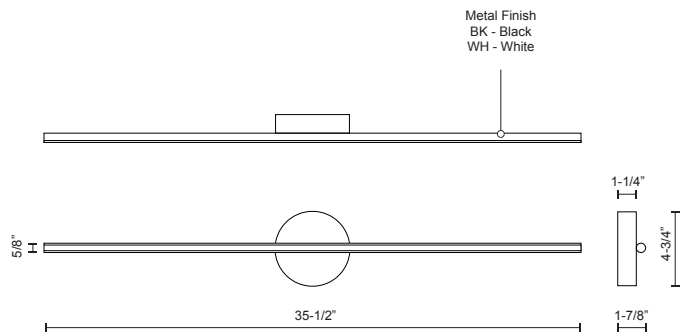

CHUTE WS14935

WALL

PROJECT

DESCRIPTION

Extruded aluminum cylinder with welded capped ends. Circular wall mount. Finely textured powder-coat finish. Rounded opal silicon diffuser. Outward emitting light. Custom options available.

WS14935-BK
Black

WS14935-WH
White

SPECIFICATION DETAILS

* For custom options, consult factory for details.

Fixture Dimensions	W35-1/2" x H4-3/4" x E1-7/8"
Light Source	LED
Wattage	16W
Total Lumens	1360lm*
Delivered Lumens	BK-784lm; WH-958lm;
Voltage	120V
Color Temperature	3000K
CRI (Ra)	>90
Optional Color Temps	2700K - 5000K Available, Minimum Order Quantities Apply
LED Rated Life	50,000 hours
Dimming	100% - 10%, TRIAC or ELV Dimmer (Not Included)
Diffuser Details	White Acrylic Diffuser
Location	Dry
Warranty	5 Years
ADA Compliant	Yes
Canopy Dimensions	D4-3/4" x E1-1/4"