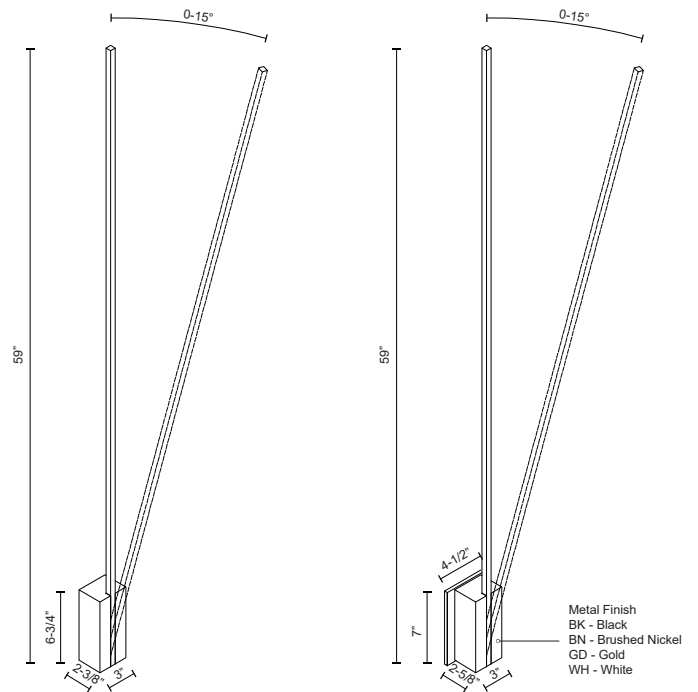

# LEVER WS13760

WALL

PROJECT

WS13760-BK  
Black

WS13760-BN  
Brushed Nickel

WS13760-GD  
Gold

WS13760-WH  
White

## SPECIFICATION DETAILS

\* For custom options, consult factory for details.

<b>Fixture Dimensions</b>	W4-1/2" x H59" x E2-5/8"
<b>Light Source</b>	LED with DC Driver
<b>Wattage</b>	22W
<b>Total Lumens</b>	1890lm
<b>Delivered Lumens</b>	BK-539lm; BN-906lm; GD-743lm; WH-1073lm;
<b>Voltage</b>	120V
<b>Color Temperature</b>	3000K
<b>CRI (Ra)</b>	90CRI
<b>Optional Color Temps</b>	2700K - 5000K Available, Minimum Order Quantities Apply
<b>LED Rated Life</b>	50,000 hours
<b>Dimming</b>	100% - 10%, TRIAC or ELV Dimmer (Not Included)
<b>Diffuser Details</b>	White Acrylic Diffuser
<b>Location</b>	Dry
<b>Warranty</b>	5 Years
<b>Illumination Direction</b>	Backlit
<b>CEC Title 24 JA8</b>	Yes, JA8-19
<b>Energy Star Certified</b>	Energy Star Compliant
<b>Canopy Dimensions</b>	W4-1/2"x H7"x E3/8"

## DESCRIPTION

An elongated illuminated line cantilevers up and outward from the precision machined rectilinear wall mount. Oversized to dramatic effect the substantial length of the LEVER arm is juxtaposed by the fine diminutive scale of the square profile. The design of the housing indicates the function, the angle of linear repose may be adjusted by the user while also modifying the spread of light.