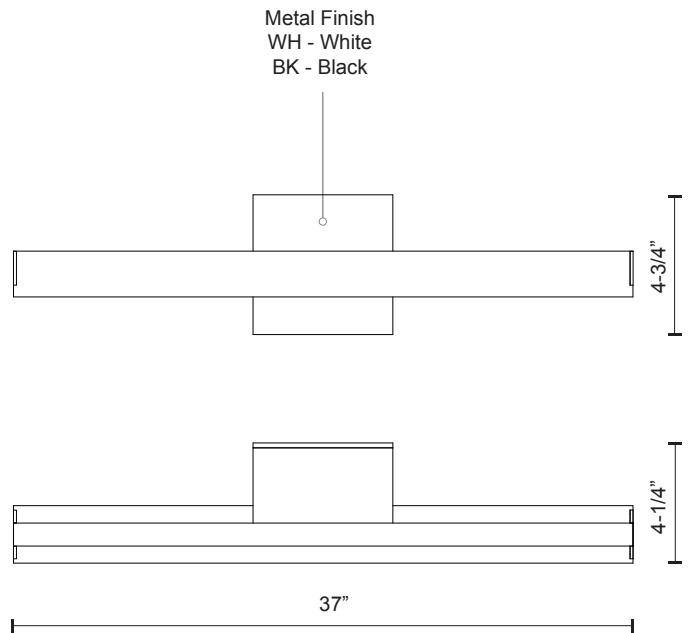

GALLERIA WS10437

WALL

PROJECT

DESCRIPTION

A 37 inch long wall sconce is ideal for illuminating artwork or any design motive that calls for a seamless flood of light. A matching square aluminum backplate attaches this extruded aluminum downlight without visible fasteners. Classic black or white powder coat options, dimming availability, and clean and even LED light distribution – this wall sconce is setting the new standard.

WS10437-WH
White

WS10437-BK
Black

SPECIFICATION DETAILS

* For custom options, consult factory for details.

| | |
|-----------------------------|---|
| Fixture Dimensions | W37" x H4-3/4" x E4-1/4" |
| Light Source | LED |
| Wattage | 23W |
| Total Lumens | 2000lm |
| Delivered Lumens | BK-712lm; WH-1343lm; |
| Voltage | 120V |
| Color Temperature | 3000K |
| CRI (Ra) | >90 |
| Optional Color Temps | 2700K - 5000K Available, Minimum Order Quantities Apply |
| LED Rated Life | 50,000 hours |
| Dimming | 100% - 10%, ELV Dimmer (Not Included) |
| Diffuser Details | White Acrylic Diffuser |
| Location | Dry |
| Warranty | 5 Years |
| Canopy Dimensions | W4-3/4" x H4-3/4" x E1/8" |