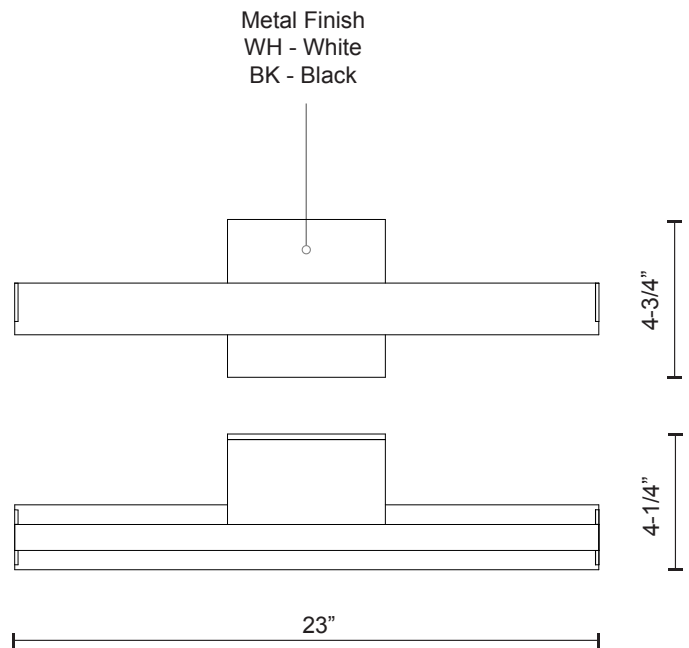

GALLERIA WS10423

WALL

PROJECT

DESCRIPTION

A 23 inch long wall sconce is ideal for illuminating artwork or any design motive that calls for a seamless flood of light. A matching square aluminum backplate attaches this extruded aluminum downlight without visible fasteners. Classic black or white powder coat options, dimming availability, and clean and even LED light distribution – this wall sconce is setting the new standard.

WS10423-WH
White

WS10423-BK
Black

SPECIFICATION DETAILS

* For custom options, consult factory for details.

Fixture Dimensions	W23" x H4-3/4" x E4-1/4"
Light Source	LED
Wattage	15W
Total Lumens	1500lm
Delivered Lumens	BK-432lm; WH-829lm;
Voltage	120V
Color Temperature	3000K
CRI (Ra)	>90
Optional Color Temps	2700K - 5000K Available, Minimum Order Quantities Apply
LED Rated Life	50,000 hours
Dimming	100% - 10%, ELV Dimmer (Not Included)
Diffuser Details	White Acrylic Diffuser
Location	Dry
Warranty	5 Years
Canopy Dimensions	W4-3/4" x H4-3/4" x E1/8"