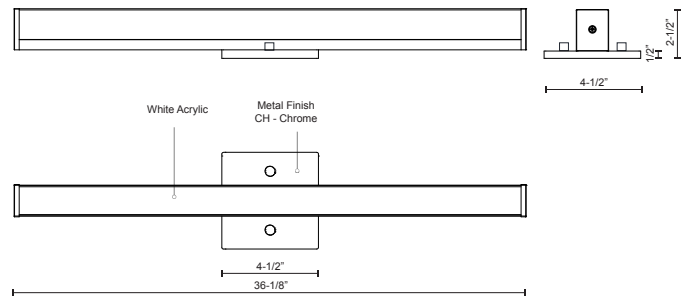

**JANE-SLIM
VL6236-CH
VANITY**

PROJECT

DESCRIPTION

Simplistic Modern LED with rectangular shaped white acrylic finished with chrome end caps and matching canopy. Equipped with our powerful 120V AC LED technology, and may be mounted horizontally or vertically. Available in three different sizes and four different design styles.

SPECIFICATION DETAILS

* For custom options, consult factory for details.

Fixture Dimensions	W36-1/8" x H4-1/2" x E2-1/2"
Light Source	LED
Wattage	43W
Total Lumens	3600lm
Delivered Lumens	CH-2179lm
Voltage	120V
Color Temperature	3000K
CRI (Ra)	>90
Optional Color Temps	2700K - 5000K Available, Minimum Order Quantities Apply
LED Rated Life	50,000 hours
Dimming	100% - 10%, ELV Dimmer (Not Included)
Diffuser Details	White Acrylic Diffuser
Location	Damp
Warranty	5 Years
ADA Compliant	Yes
Canopy Dimensions	W4-1/2" x H4-1/2" x E1/2"