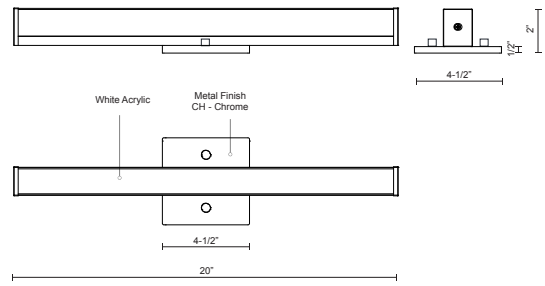

**JANE-SLIM
VL6220-CH
VANITY**

PROJECT

DESCRIPTION

Simplistic Modern LED with rectangular shaped white acrylic finished with chrome end caps and matching canopy. Equipped with our powerful 120V AC LED technology, and may be mounted horizontally or vertically. Available in three different sizes and four different design styles.

SPECIFICATION DETAILS

* For custom options, consult factory for details.

Fixture Dimensions	W20" x H4-1/2" x E2"
Light Source	LED
Wattage	20W
Total Lumens	1600lm
Delivered Lumens	CH-1066lm
Voltage	120V
Color Temperature	3000K
CRI (Ra)	>90
Optional Color Temps	2700K - 5000K Available, Minimum Order Quantities Apply
LED Rated Life	50,000 hours
Dimming	100% - 10%, ELV Dimmer (Not Included)
Diffuser Details	White Acrylic Diffuser
Location	Damp
Warranty	5 Years
ADA Compliant	Yes
Canopy Dimensions	W4-1/2" x H4-1/2" x E1/2"