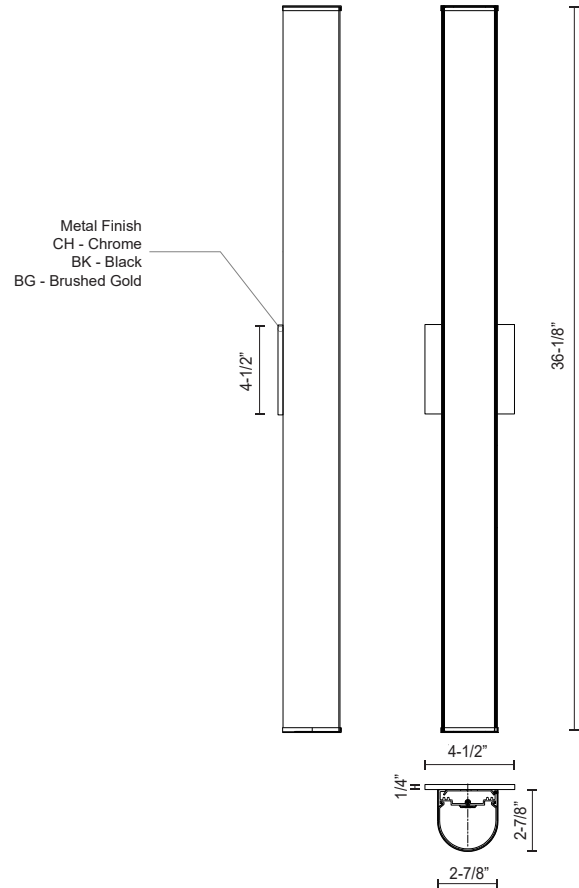

# LONGITUDE VL61236

VANITY

PROJECT

VL61236-CH  
Chrome

VL61236-BK  
Black

VL61236-BG  
Brushed Gold

## SPECIFICATION DETAILS

<b>Fixture Dimensions</b>	W36-1/8" x H2-7/8" x E2-7/8"
<b>Light Source</b>	AC LED Module
<b>Wattage</b>	45W
<b>Total Lumens</b>	3600lm
<b>Delivered Lumens</b>	BG-2440lm; BK-2339lm; CH-2541lm;
<b>Voltage</b>	120V
<b>Color Temperature</b>	3000K
<b>CRI (Ra)</b>	90CRI
<b>Optional Color Temps</b>	2700K - 5000K Available, Minimum Order Quantities Apply
<b>LED Rated Life</b>	50,000 hours
<b>Dimming</b>	100% - 10%, ELV Dimmer (Not Included)
<b>Diffuser Details</b>	White Acrylic Diffuser
<b>ADA Compliant</b>	Yes
<b>Location</b>	Damp
<b>Mounting Style</b>	All Orientation; Wall;
<b>CEC Title 24 JA8</b>	Yes, JA8-2022
<b>Canopy Dimensions</b>	W4-1/2" x H4-1/2" x E1/4"
<b>Paint Finish</b>	BG01; BK01; CH01;

## DESCRIPTION

An extruded rounded diffuser surrounds the LED source of the geometric vanity fixture and gently spreads light. Enclosed at the ends by two thick caps the design is characterized by minimal details and clever features. During installation the lamp assembly may slide on the mounting track to allow for ideal positioning. Adding to the versatile function are the multiple fixture lengths and mounting orientations. Optional installation without backplate for smaller junction boxes.