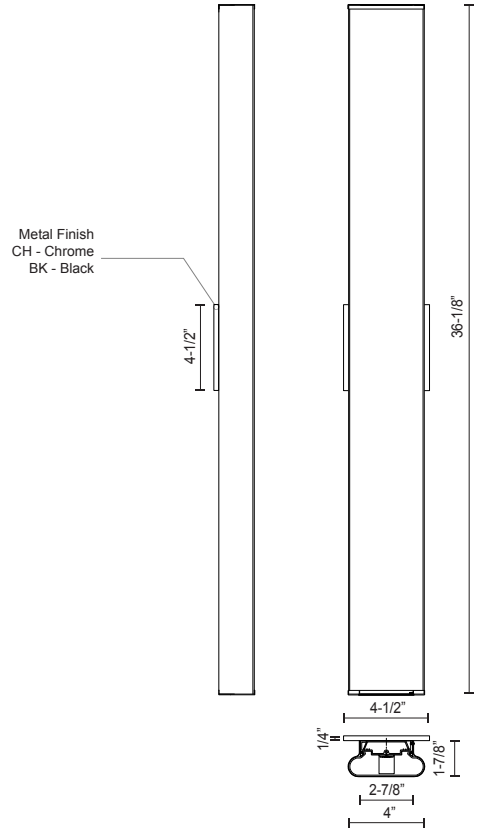

FERGUSON VL60236

VANITY

PROJECT

DESCRIPTION

An extruded oblong diffuser surrounds the LED source of the geometric vanity fixture and gently spreads light. Enclosed at the ends by two thick caps the design is characterized by minimal details and clever features. During installation the lamp assembly may slide on the mounting track to allow for ideal positioning. Adding to the versatile function are the multiple fixture lengths and mounting orientations. Optional installation without backplate for smaller junction boxes.

VL60236-BK
Black

VL60236-CH
Chrome

SPECIFICATION DETAILS

* For custom options, consult factory for details.

| | |
|-----------------------------|---|
| Fixture Dimensions | W36-1/8" x H4" x E1-7/8" |
| Light Source | LED |
| Wattage | 43W |
| Total Lumens | 3600lm |
| Delivered Lumens | BK-2493lm; CH-2583lm; |
| Voltage | 120V |
| Color Temperature | 3000K |
| CRI (Ra) | >90 |
| Optional Color Temps | 2700K - 5000K Available, Minimum Order Quantities Apply |
| LED Rated Life | 50,000 hours |
| Dimming | 100% - 10%, ELV Dimmer (Not Included) |
| Diffuser Details | White Acrylic Diffuser |
| Location | Damp |
| Warranty | 5 Years |
| ADA Compliant | Yes |
| Canopy Dimensions | W4-1/2" x H4-1/2" x E1/4" |