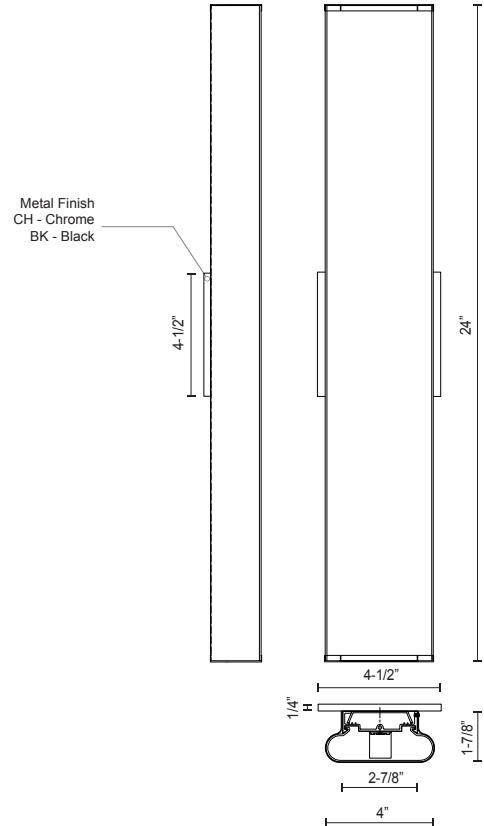

FERGUSON VL60224

VANITY

PROJECT

VL60224-BK
Black

VL60224-CH
Chrome

SPECIFICATION DETAILS

* For custom options, consult factory for details.

Fixture Dimensions	W24" x H4" x E1-7/8"
Light Source	LED
Wattage	29W
Total Lumens	2400lm
Delivered Lumens	BK-1553lm; CH-1609lm;
Voltage	120V
Color Temperature	3000K
CRI (Ra)	>90
Optional Color Temps	2700K - 5000K Available, Minimum Order Quantities Apply
LED Rated Life	50,000 hours
Dimming	100% - 10%, ELV Dimmer (Not Included)
Diffuser Details	White Acrylic Diffuser
Location	Damp
Warranty	5 Years
ADA Compliant	Yes
Canopy Dimensions	W4-1/2" x H4-1/2" x E1/4"

DESCRIPTION

An extruded oblong diffuser surrounds the LED source of the geometric vanity fixture and gently spreads light. Enclosed at the ends by two thick caps the design is characterized by minimal details and clever features. During installation the lamp assembly may slide on the mounting track to allow for ideal positioning. Adding to the versatile function are the multiple fixture lengths and mounting orientations. Optional installation without backplate for smaller junction boxes.