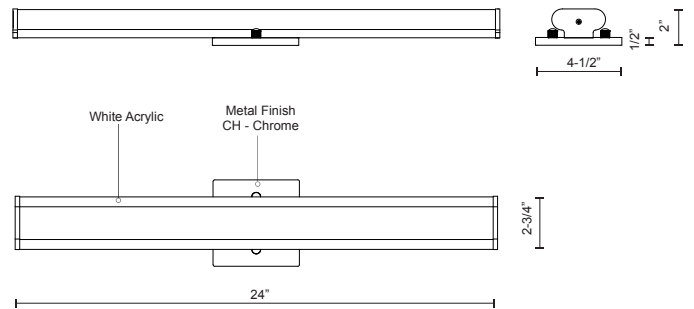

FERGUSON-SLIM VL6024-CH

VANITY

PROJECT

DESCRIPTION

Simplistic Modern LED with rectangular shaped white acrylic finished with chrome end caps and matching canopy. Equipped with our powerful 120V AC LED technology, and may be mounted horizontally or vertically. Available in three different sizes and four different design styles.

SPECIFICATION DETAILS

* For custom options, consult factory for details.

Fixture Dimensions	W24" x H4-1/2" x E2"
Light Source	LED
Wattage	29W
Total Lumens	2400lm
Delivered Lumens	CH-1401lm
Voltage	120V
Color Temperature	3000K
CRI (Ra)	>90
Optional Color Temps	2700K - 5000K Available, Minimum Order Quantities Apply
LED Rated Life	50,000 hours
Dimming	100% - 10%, ELV Dimmer (Not Included)
Diffuser Details	White Acrylic Diffuser
Location	Damp
Warranty	5 Years
ADA Compliant	Yes
Canopy Dimensions	W4-1/2" x H4-1/2" x E1/2"