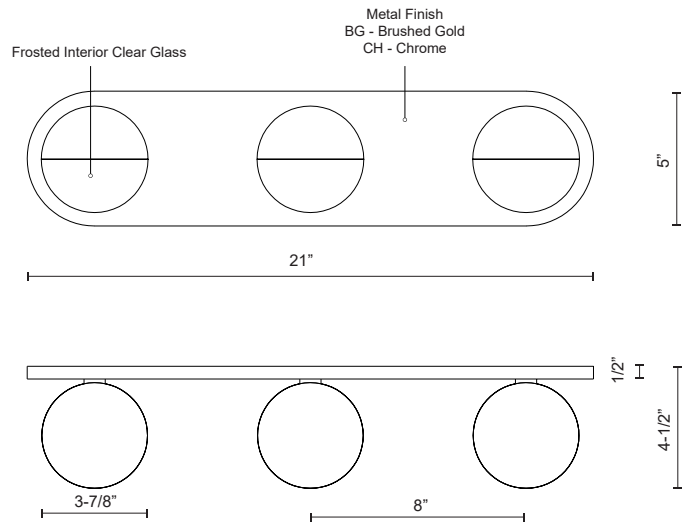

PLUTO
VL47321
VANITY

PROJECT

DESCRIPTION

A timeless spherical geometry is inherent to the Pluto pendant. A split line at the globe equator separates complementary plated LED housing from translucent acrylic diffuser. The multiple color options make the fixture a perfect furnishing accent or, in multiples, a focal point.

VL47321-BG
Brushed Gold

VL47321-CH
Chrome

SPECIFICATION DETAILS

* For custom options, consult factory for details.

Fixture Dimensions	W21" x H5" x E4-1/2"
Light Source	AC LED Module
Total Lumens	1200lm
Wattage	17W
Delivered Lumens	CH-810lm
Voltage	120V
Color Temperature	3000K
CRI (Ra)	90CRI
Optional Color Temps	2700K - 5000K Available, Minimum Order Quantities Apply
LED Rated Life	50,000 hours
Dimming	100% - 10%, ELV Dimmer (Not Included)
Glass Details	Frosted Interior Clear Glass
Location	Damp
Warranty	5 Years
Mounting Style	All Orientation; Wall;
Canopy Dimensions	W21" x H5" x E1/2"