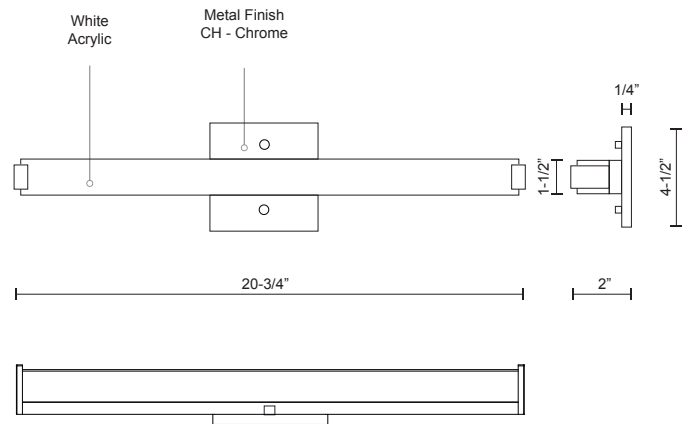

**LATITUDE-SLIM
VL4721-CH
VANITY**

PROJECT

DESCRIPTION

Simplistic Modern LED with rectangular shaped white acrylic finished with chrome end caps and matching canopy. Equipped with our powerful 120V AC LED technology, and may be mounted horizontally or vertically. Available in three different sizes and four different design styles.

SPECIFICATION DETAILS

* For custom options, consult factory for details.

Fixture Dimensions	W20-3/4" x H4-1/2" x E2"
Light Source	LED
Wattage	20W
Total Lumens	1600lm
Delivered Lumens	CH-1195lm
Voltage	120V
Color Temperature	3000K
CRI (Ra)	>90
Optional Color Temps	2700K - 5000K Available, Minimum Order Quantities Apply
LED Rated Life	50,000 hours
Dimming	100% - 10%, ELV Dimmer (Not Included)
Diffuser Details	White Acrylic Diffuser
Location	Damp
Warranty	5 Years
ADA Compliant	Yes
Canopy Dimensions	W4-1/2" x H4-1/2" x E1/4"