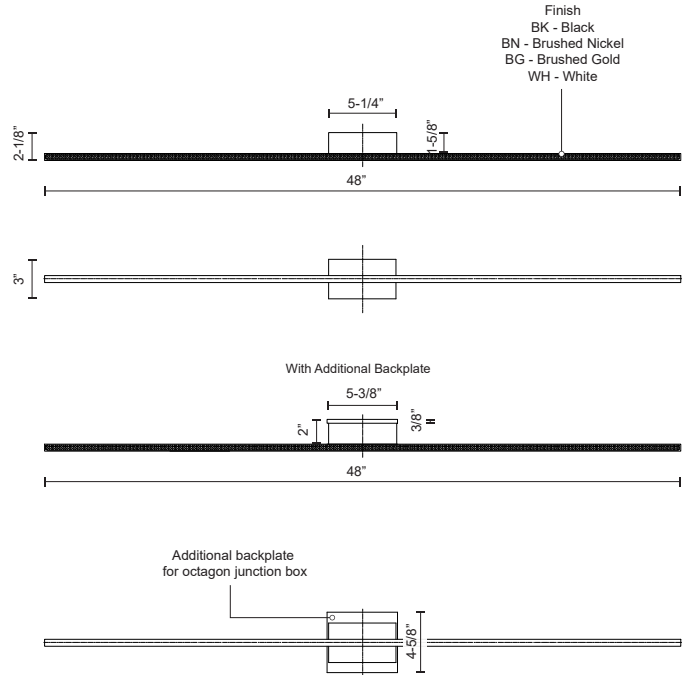

VEGA MINOR VL18248

VANITY

PROJECT

DESCRIPTION

Following the success of the Vega family is the next evolution of the line, Vega Minor. The diminutive square linear profile envelops and radiates a soft uniform light in a diverse spectrum of lengths and unique configurations. Refined details with crafted finishes augment the reductive silhouette of the expanded collection.

VL18248-BG
Brushed Gold

VL18248-BK
Black

VL18248-BN
Brushed Nickel

VL18248-WH
White

SPECIFICATION DETAILS

* For custom options, consult factory for details.

Fixture Dimensions	W48" x H3" x E2-1/8"
Light Source	LED with DC Driver
Wattage	47W
Total Lumens	3690lm
Delivered Lumens	BK-1268lm; BN-2132lm; WH-2524lm;
Voltage	120V
Color Temperature	3000K
CRI (Ra)	90CRI
Optional Color Temps	2700K - 5000K Available, Minimum Order Quantities Apply
LED Rated Life	50,000 hours
Dimming	100% - 10%, TRIAC or ELV Dimmer (Not Included)
Diffuser Details	White Acrylic Diffuser
ADA Compliant	Yes
Location	Damp
Compliance	ADA
Warranty	5 Years
Illumination Direction	Downlight
Mounting Style	All Orientation; Wall;
CEC Title 24 JA8	Yes, JA8-19
Canopy Dimensions	W5-3/8" x H4-5/8" x E3/8"