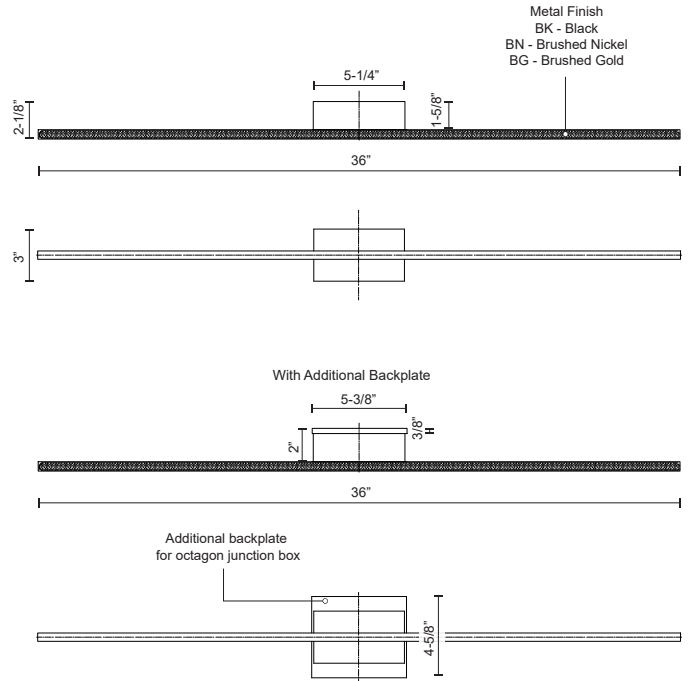

## SPECIFICATION DETAILS

\* For custom options, consult factory for details.

<b>Fixture Dimensions</b>	W36" x H3" x E2-1/8"
<b>Light Source</b>	LED with DC Driver
<b>Wattage</b>	33W
<b>Total Lumens</b>	2800lm
<b>Delivered Lumens</b>	BK-930lm; BN-1561lm; WH-1848lm;
<b>Voltage</b>	120V
<b>Color Temperature</b>	3000K
<b>CRI (Ra)</b>	90CRI
<b>Optional Color Temps</b>	2700K - 5000K Available, Minimum Order Quantities Apply
<b>LED Rated Life</b>	50,000 hours
<b>Dimming</b>	100% - 10%, TRIAC or ELV Dimmer (Not Included)
<b>Diffuser Details</b>	White Acrylic Diffuser
<b>ADA Compliant</b>	Yes
<b>Location</b>	Damp
<b>Compliance</b>	ADA
<b>Warranty</b>	5 Years
<b>Illumination Direction</b>	Downlight
<b>Mounting Style</b>	All Orientation; Wall;
<b>CEC Title 24 JA8</b>	Yes, JA8-19
<b>Canopy Dimensions</b>	W5-3/8" x H4-5/8" x E3/8"