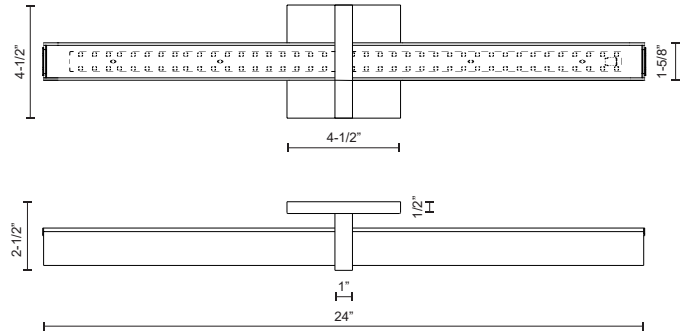

CAMDEN
VL17324-CH
 VANITY

PROJECT

DESCRIPTION

Inspired by steel construction beams the round opal tube contrasts with the perpendicular metal planes of the wall mount. The cylindrical LED light intersects and is captured by the thin rectangular projection, spreading the illuminance further from the surface. The complementary geometric forms produce a subdued yet decorative effect.

SPECIFICATION DETAILS

* For custom options, consult factory for details.

Fixture Dimensions	W24" x H4-1/2" x E2-1/2"
Light Source	LED
Wattage	33W
Total Lumens	2400lm
Delivered Lumens	CH-1800lm
Voltage	120V
Color Temperature	3000K
CRI (Ra)	>90
Optional Color Temps	2700K - 5000K Available, Minimum Order Quantities Apply
LED Rated Life	50,000 hours
Dimming	100% - 10%, ELV Dimmer (Not Included)
Glass Details	White Opal Glass
Location	Damp
Warranty	5 Years
ADA Compliant	Yes
Canopy Dimensions	W4-1/2" x H4-1/2" x E1/2"
Finish Option(s)	Chrome