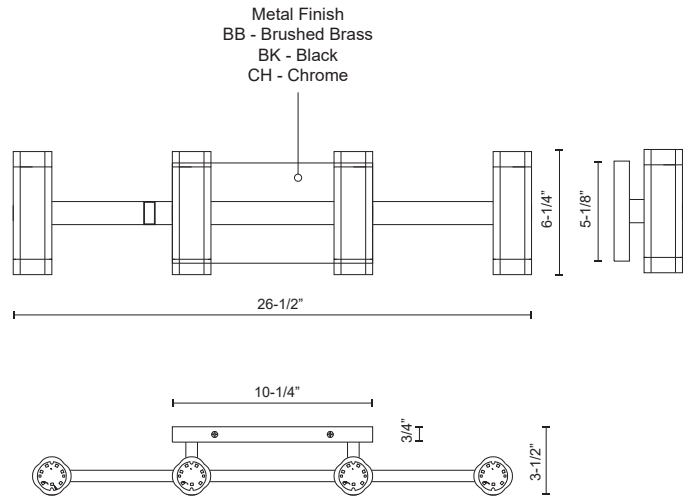

**BRAZEN
VL16727
VANITY**

PROJECT

DESCRIPTION

Extruded aluminum quatrefoil lamps on rectangular wall mount. Finely textured powder-coat or plated finish. Opal diffuser caps. Up and down light. Custom options available.

VL16727-BK
Black

VL16727-BB
Brushed Brass

VL16727-CH
Chrome

SPECIFICATION DETAILS

* For custom options, consult factory for details.

Fixture Dimensions	W26-1/2"x H6-1/4"x E3-1/2"
Light Source	LED
Wattage	30W
Total Lumens	2500lm
Delivered Lumens	CH-911lm; BK-824lm;
Voltage	120V
Color Temperature	3000K
CRI (Ra)	>90
Optional Color Temps	2700K - 5000K Available, Minimum Order Quantities Apply
LED Rated Life	50,000 hours
Dimming	100% - 10%, ELV Dimmer (Not Included)
Diffuser Details	Frosted White Acrylic
Location	Damp
Warranty	5 Years
ADA Compliant	Yes
Canopy Dimensions	W10-1/4" x H5-1/8" x E3/4"