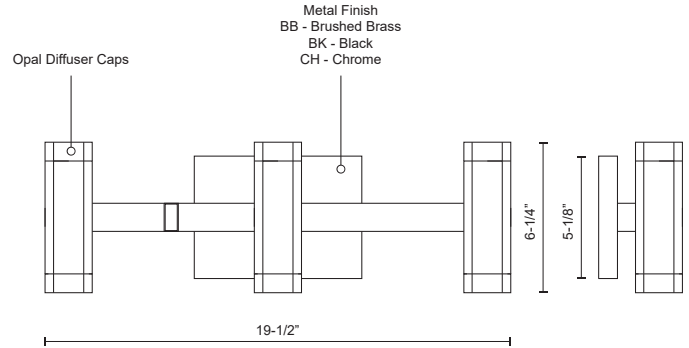

**BRAZEN
VL16720
VANITY**

PROJECT

DESCRIPTION

Extruded aluminum quatrefoil lamps on rectangular wall mount. Finely textured powder-coat or plated finish. Opal diffuser caps. Up and down light. Custom options available.

VL16720-BB
Brushed Brass

VL16720-BK
Black

VL16720-CH
Chrome

SPECIFICATION DETAILS

* For custom options, consult factory for details.

Fixture Dimensions	W19-1/2"x H6-1/4"x E3-1/2"
Light Source	LED
Wattage	20W
Total Lumens	1600lm
Delivered Lumens	BK-527lm; CH-583lm;
Voltage	120V
Color Temperature	3000K
CRI (Ra)	>90
Optional Color Temps	2700K - 5000K Available, Minimum Order Quantities Apply
LED Rated Life	50,000 hours
Dimming	100% - 10%, ELV Dimmer (Not Included)
Diffuser Details	Frosted White Acrylic
Location	Damp
Warranty	5 Years
ADA Compliant	Yes
Canopy Dimensions	W7" x H5-1/8" x E3/4"