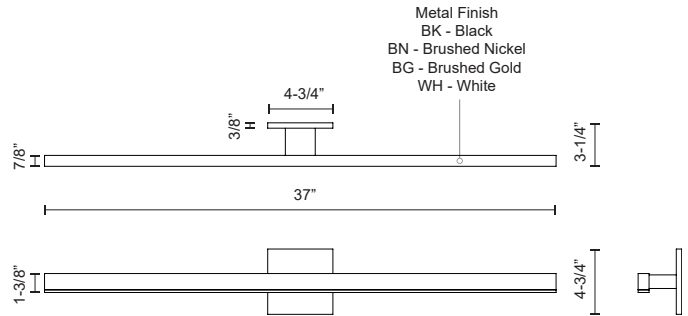

VL10337-BG
Brushed Gold

VL10337-WH
White

VL10337-BK
Black

VL10337-BN
Brushed Nickel

SPECIFICATION DETAILS

* For custom options, consult factory for details.

Fixture Dimensions	W37" x H1-3/8" x E3-1/4"
Light Source	AC LED Module
Wattage	26W
Total Lumens	2000lm
Delivered Lumens	BK-835lm; BN-1278lm; WH-1405lm;
Voltage	120V
Color Temperature	3000K
CRI (Ra)	90CRI
Optional Color Temps	2700K - 5000K Available, Minimum Order Quantities Apply
LED Rated Life	50,000 hours
Dimming	100% - 10%, ELV Dimmer (Not Included)
Diffuser Details	White Acrylic Diffuser
ADA Compliant	Yes
Location	Damp
Compliance	ADA
Warranty	5 Years
Illumination Direction	Downlight
Mounting Style	All Orientation; Wall;
Canopy Dimensions	W4-3/4" x H4-3/4" x E3/8"