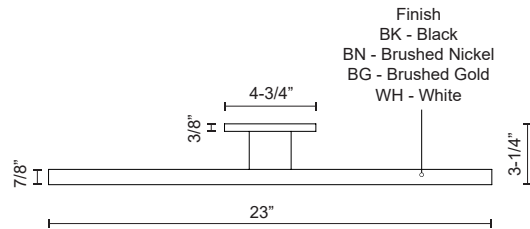

VL10323-BK
Black

VL10323-BG
Brushed Gold

VL10323-BN
Brushed Nickel

VL10323-WH
White

SPECIFICATION DETAILS

* For custom options, consult factory for details.

Fixture Dimensions	W23" x H1-3/8" x E3-1/4"
Light Source	AC LED Module
Wattage	16W
Total Lumens	1200lm
Delivered Lumens	BK-585lm; BN-755lm; WH-832lm;
Voltage	120V
Color Temperature	3000K
CRI (Ra)	90CRI
Optional Color Temps	2700K - 5000K Available, Minimum Order Quantities Apply
LED Rated Life	50,000 hours
Dimming	100% - 10%, ELV Dimmer (Not Included)
Diffuser Details	White Acrylic Diffuser
ADA Compliant	Yes
Location	Damp
Compliance	ADA
Warranty	5 Years
Illumination Direction	Downlight
Mounting Style	All Orientation; Wall;
Canopy Dimensions	W4-3/4" x H4-3/4" x E3/8"