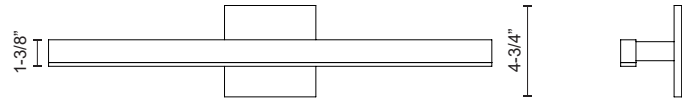

VL10323-BK
Black

VL10323-BG
Brushed Gold

VL10323-BN
Brushed Nickel

VL10323-WH
White

SPECIFICATION DETAILS

* For custom options, consult factory for details.

Fixture Dimensions	W23" x H1-3/8" x E3-1/4"
Light Source	AC LED Module
Wattage	16W
Total Lumens	1200lm
Delivered Lumens	BK-585lm; BN-755lm; WH-832lm;
Voltage	120V
Color Temperature	3000K
CRI (Ra)	90CRI
Optional Color Temps	2700K - 5000K Available, Minimum Order Quantities Apply
LED Rated Life	50,000 hours
Dimming	100% - 10%, ELV Dimmer (Not Included)
Diffuser Details	White Acrylic Diffuser
ADA Compliant	Yes
Location	Damp
Compliance	ADA
Warranty	5 Years
Illumination Direction	Downlight
Mounting Style	All Orientation; Wall;
Canopy Dimensions	W4-3/4" x H4-3/4" x E3/8"